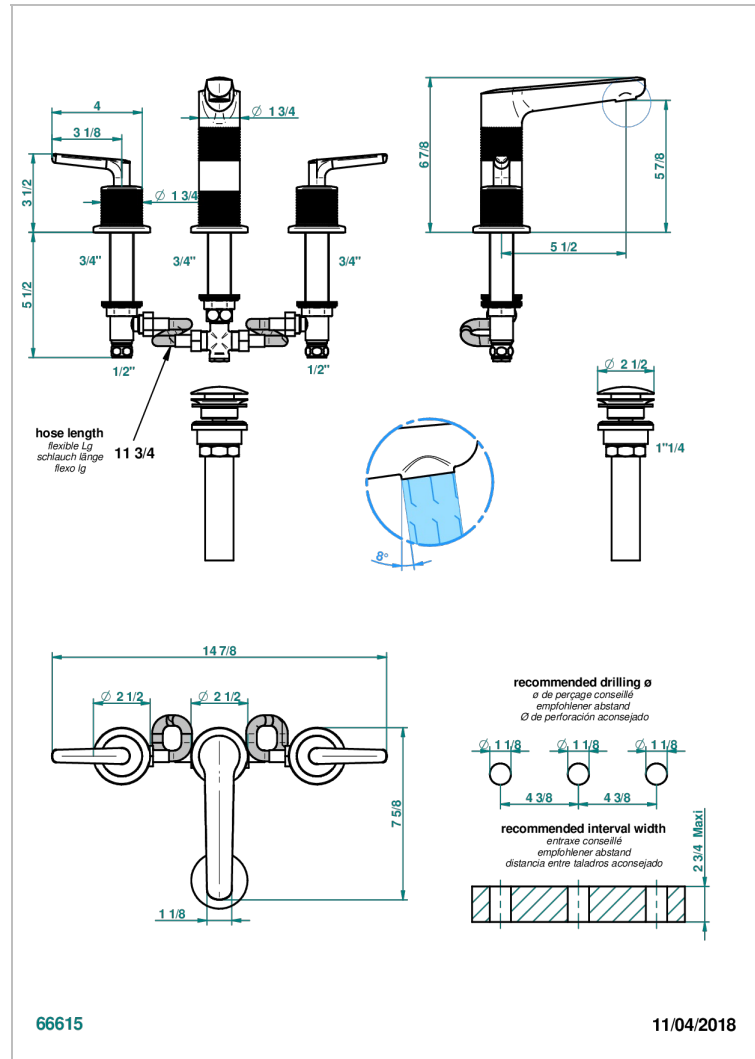

# SYSTEM DIAMOND METAL WITH LEVER

G9D-152M/US

Rim mounted 3-hole basin mixer with waste for marble, high spout

## CARACTERÍSTICAS

- System Diamond Metal with lever
- Rim mounted 3-hole basin mixer with waste for marble, high spout