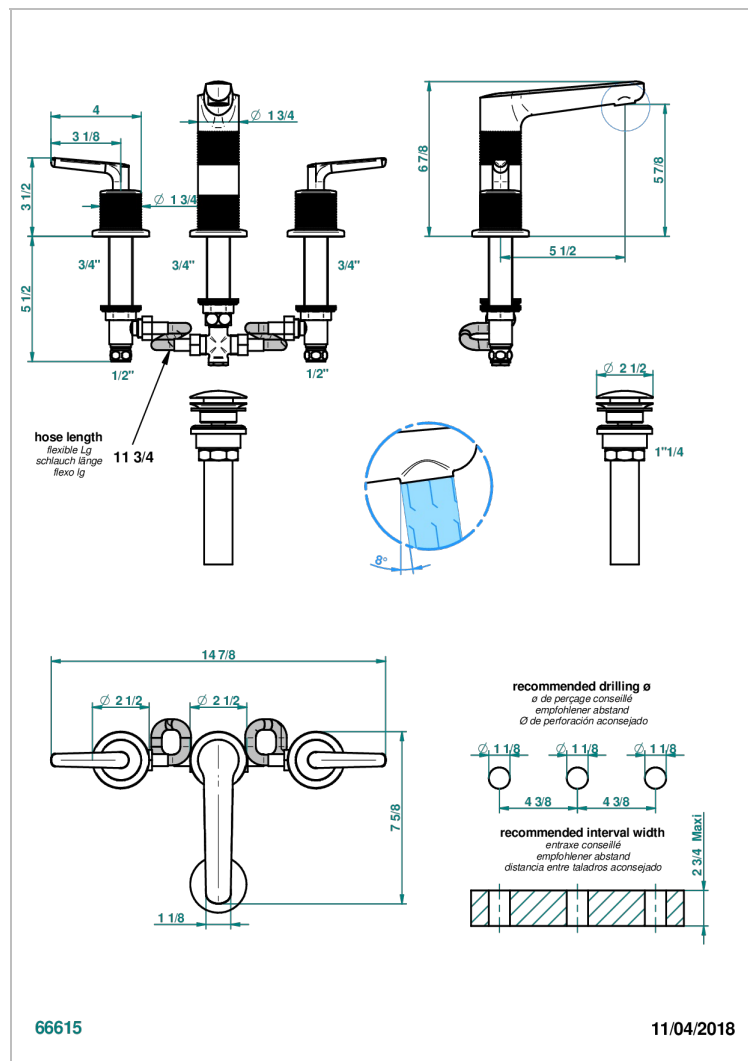

SYSTEM DIAMOND METAL WITH LEVER HANDLES

G9D-152M/US

Widespread lavatory set, high spout with drain for 1 1/4" + countertop

CHARACTERISTIC

- System Diamond Metal with lever handles
- Widespread lavatory set, high spout with drain for 1 1/4" + countertop