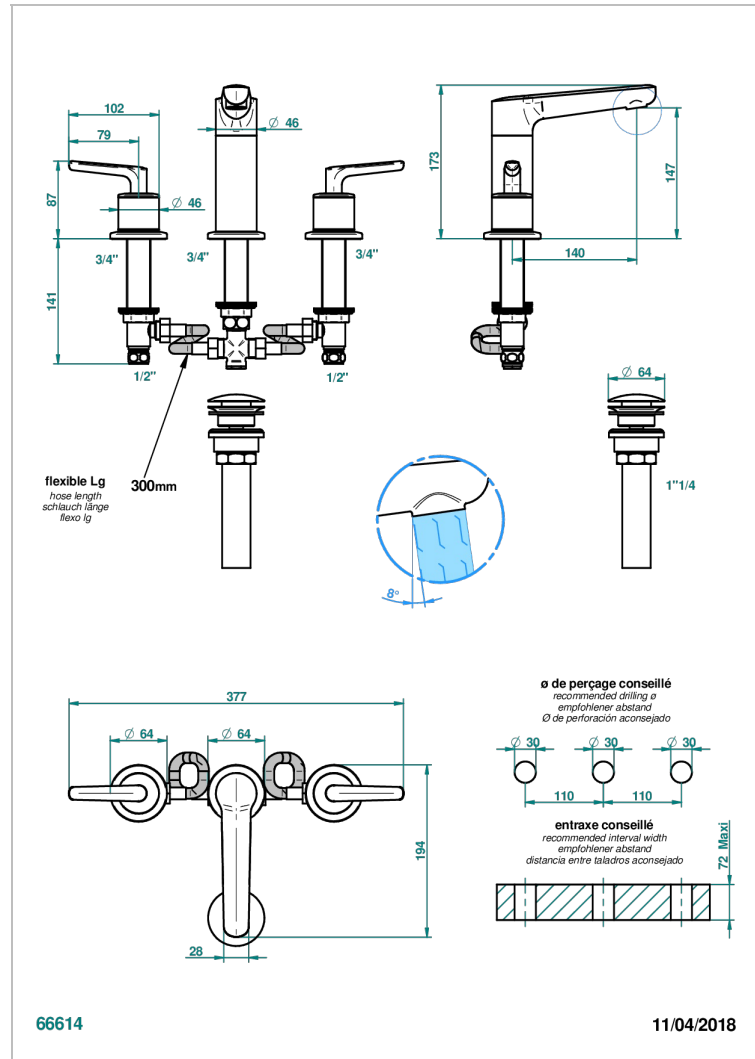

# SYSTEM SMOOTH METAL WITH LEVER

G9B-152M/US

Rim mounted 3-hole basin mixer with waste for marble, high spout

## CARACTERÍSTICAS

- System Smooth Metal with lever
- Rim mounted 3-hole basin mixer with waste for marble, high spout