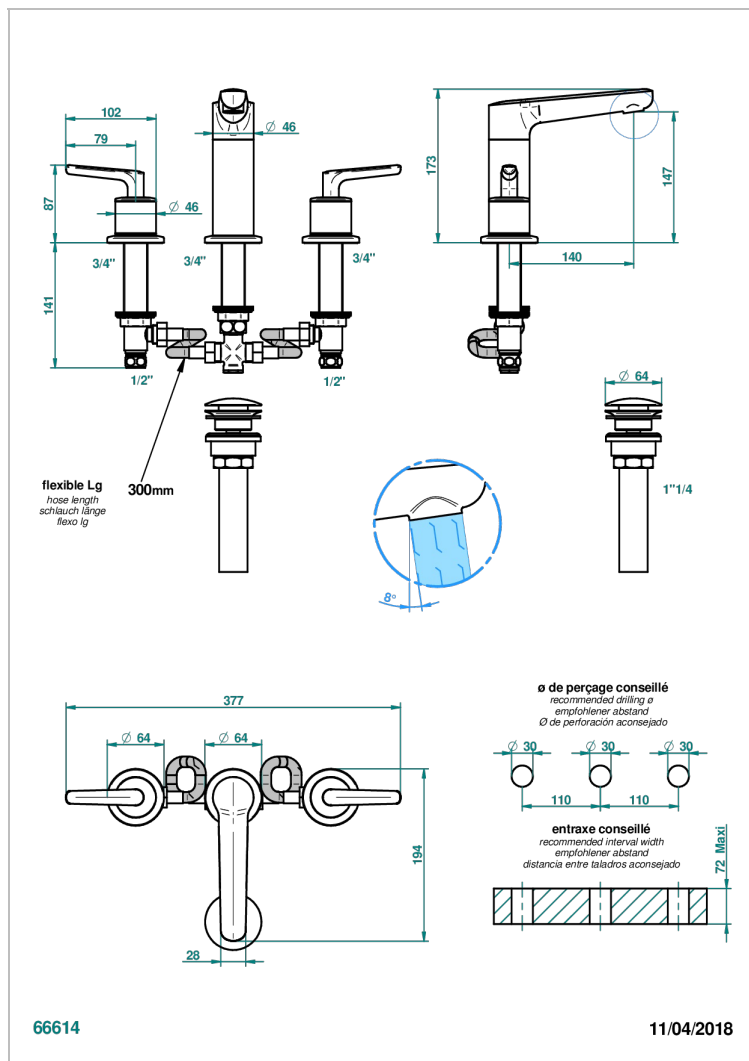

SYSTEM SMOOTH METAL WITH LEVER HANDLES

G9B-152M/US

Widespread lavatory set, high spout with drain for 1 1/4" + countertop

CHARACTERISTIC

- System Smooth Metal with lever handles
- Widespread lavatory set, high spout with drain for 1 1/4" + countertop