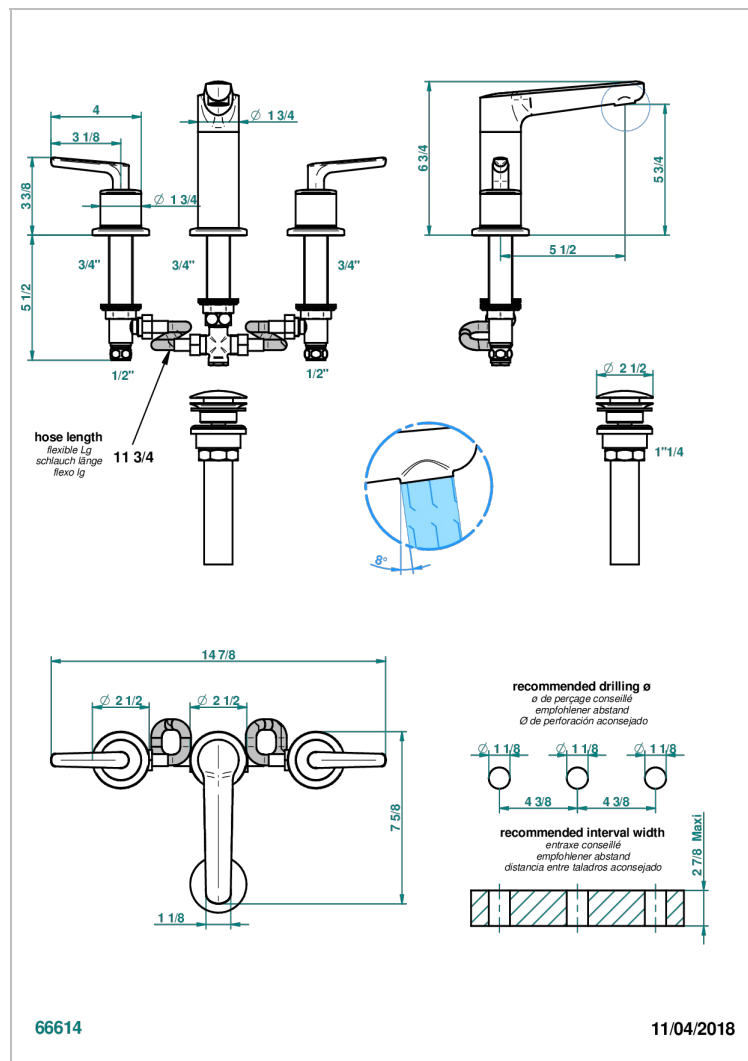

SYSTEM SMOOTH METAL WITH LEVER

G9B-152M/US

Rim mounted 3-hole basin mixer with waste for marble, high spout

CARACTERÍSTICAS

- System Smooth Metal with lever
- Rim mounted 3-hole basin mixer with waste for marble, high spout