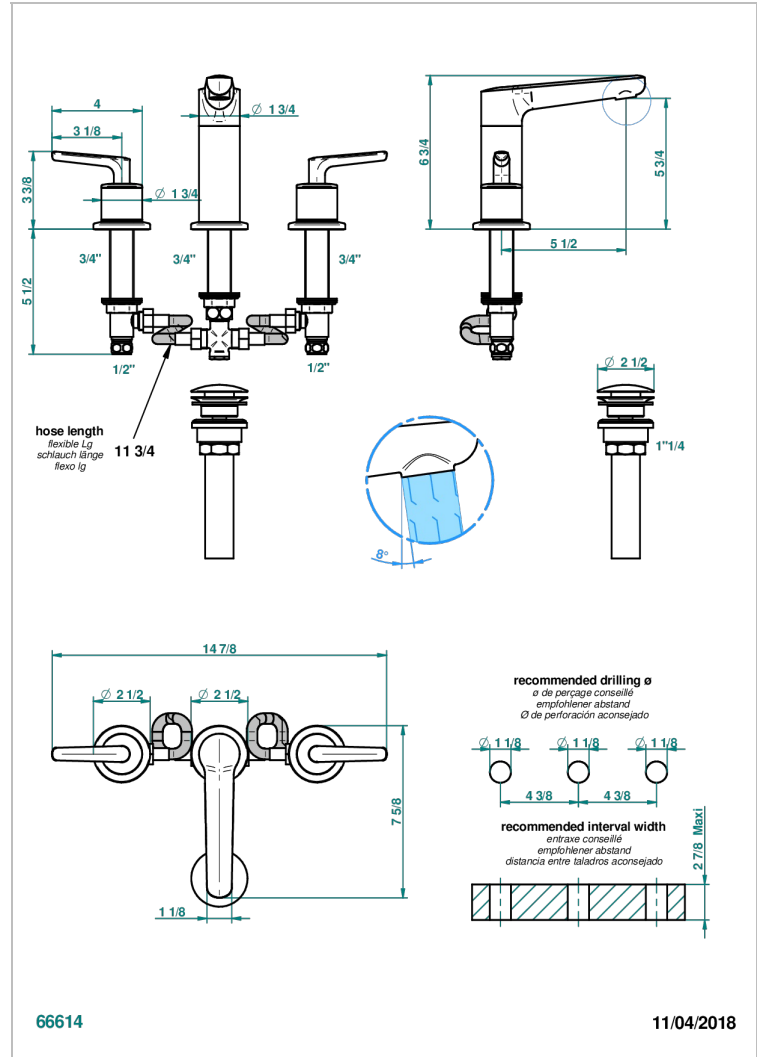

SYSTEM SMOOTH METAL WITH LEVER HANDLES

G9B-152M/US

Widespread lavatory set, high spout with drain for 1 1/4" + countertop

CHARACTERISTIC

- System Smooth Metal with lever handles
- Widespread lavatory set, high spout with drain for 1 1/4" + countertop