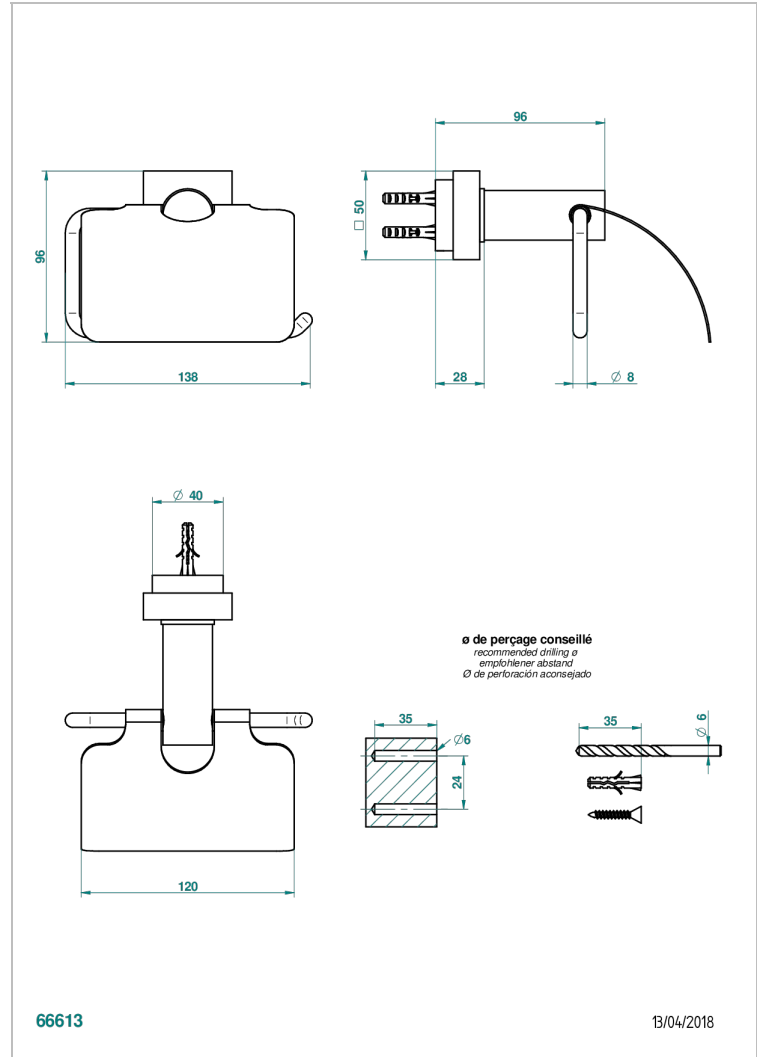

# MONTAIGNE VENUS WHITE MARBLE WITH LEVER HANDLES

G3W-538AC

Toilet paper holder, single mount with cover

## CHARACTERISTIC

- Montaigne Vénus white marble with lever handles
- Toilet paper holder, single mount with cover