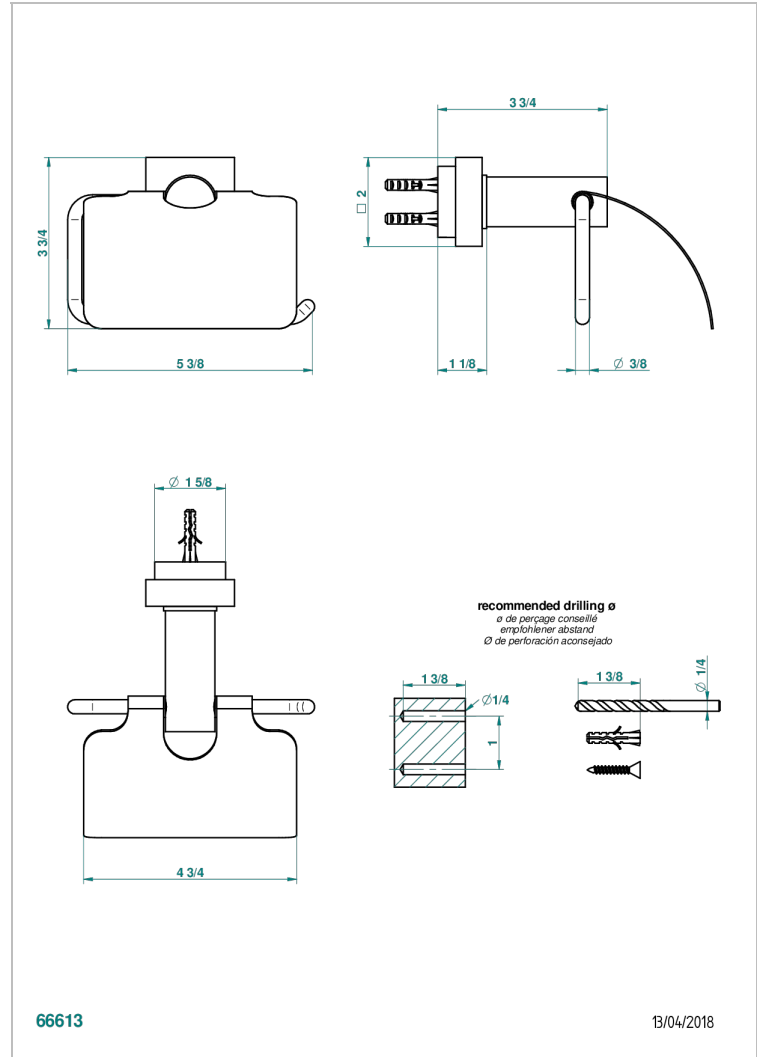

MONTAIGNE VENUS WHITE MARBLE WITH LEVER HANDLES

G3W-538AC

Toilet paper holder, single mount with cover

CHARACTERISTIC

- Montaigne Vénus white marble with lever handles
- Toilet paper holder, single mount with cover