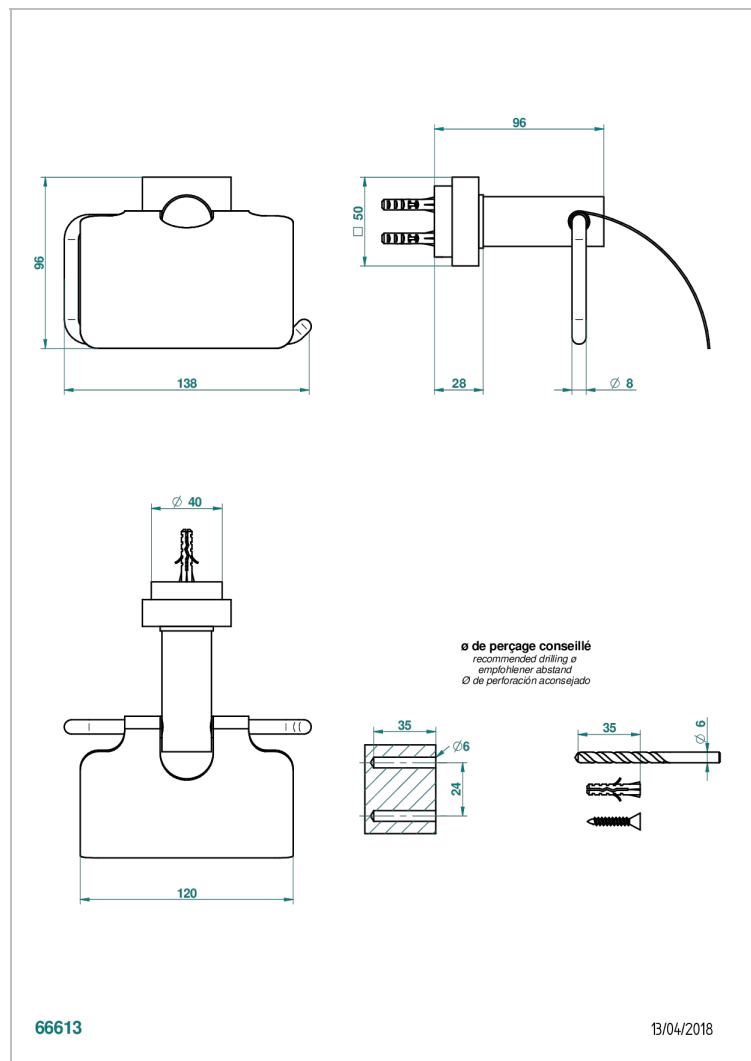

# MONTAIGNE VENUS WHITE MARBLE

G3V-538AC

Toilet paper holder, single mount with cover

## CHARACTERISTIC

- Montaigne Vénus white marble
- Toilet paper holder, single mount with cover