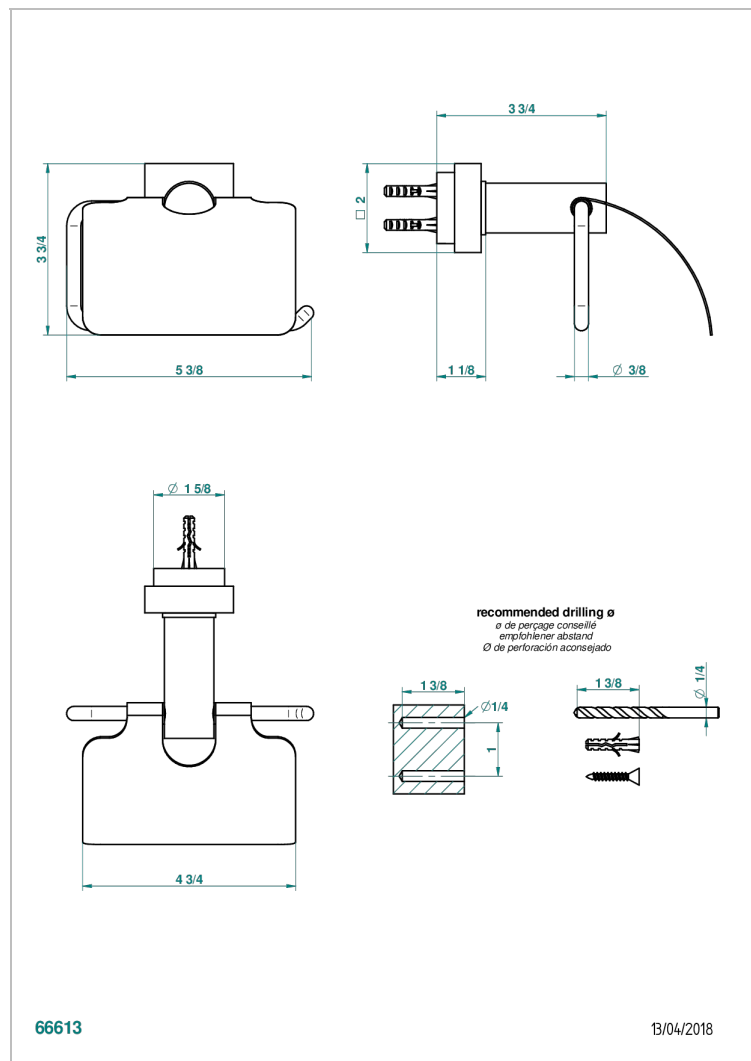

MONTAIGNE VENUS WHITE MARBLE

G3V-538AC

Toilet paper holder, single mount with cover

CHARACTERISTIC

- Montaigne Vénus white marble
- Toilet paper holder, single mount with cover

AVAILABLE FINITIONS

Black ceram - D30
Blush PVD - H62
Brass color PVD - H49
Brown bronze color PVD - F33
Chrome polished - A02
Chrome polished / gold polished - G02