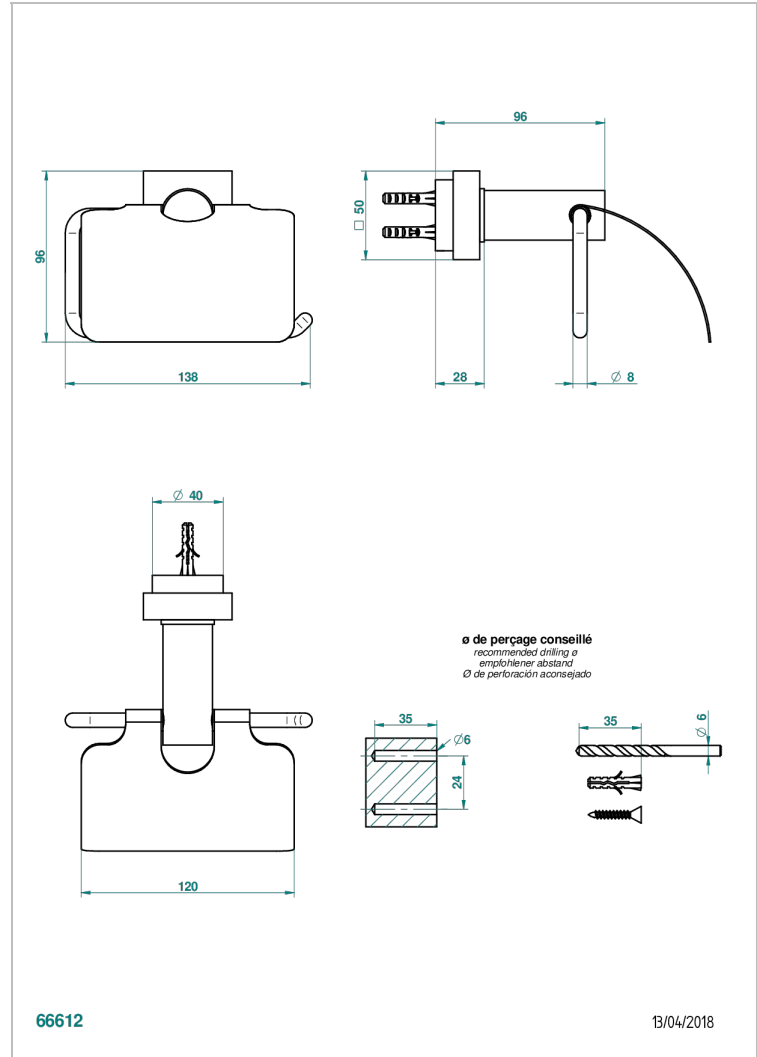

MONTAIGNE LEONARDO GREY MARBLE WITH LEVER HANDLES

G3U-538AC

Toilet paper holder, single mount with cover

CHARACTERISTIC

- Montaigne Leonardo Grey marble with lever handles
- Toilet paper holder, single mount with cover