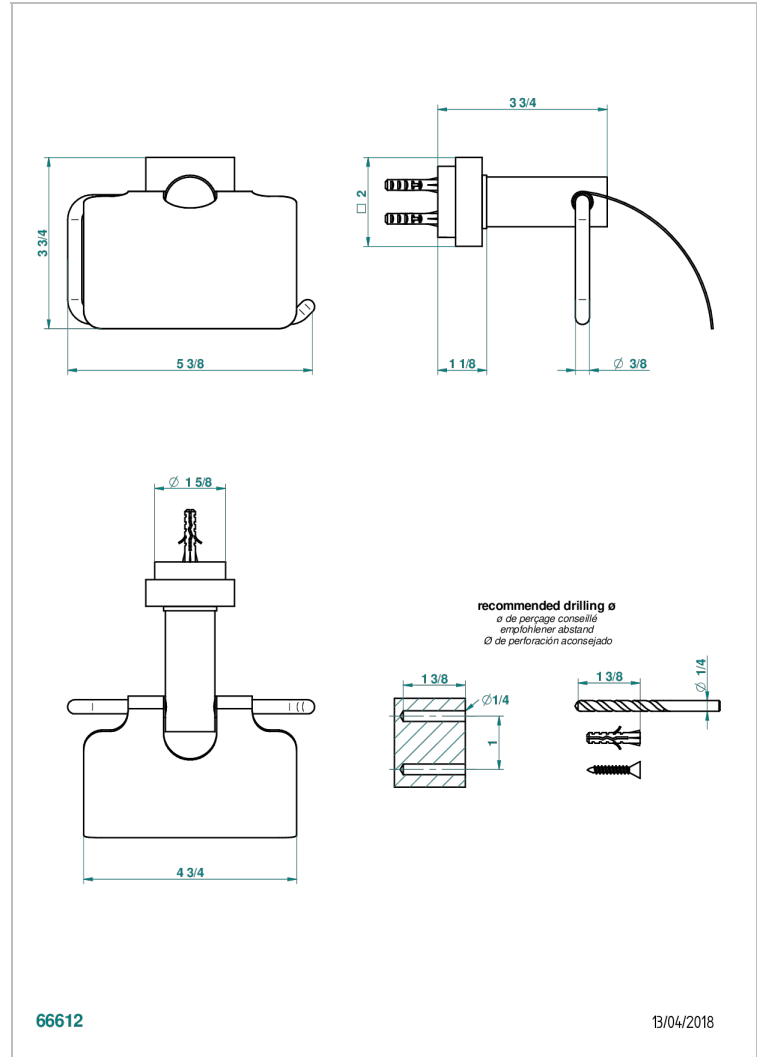

MONTAIGNE LEONARDO GREY MARBLE WITH LEVER HANDLES

G3U-538AC

Toilet paper holder, single mount with cover

CHARACTERISTIC

- Montaigne Leonardo Grey marble with lever handles
- Toilet paper holder, single mount with cover