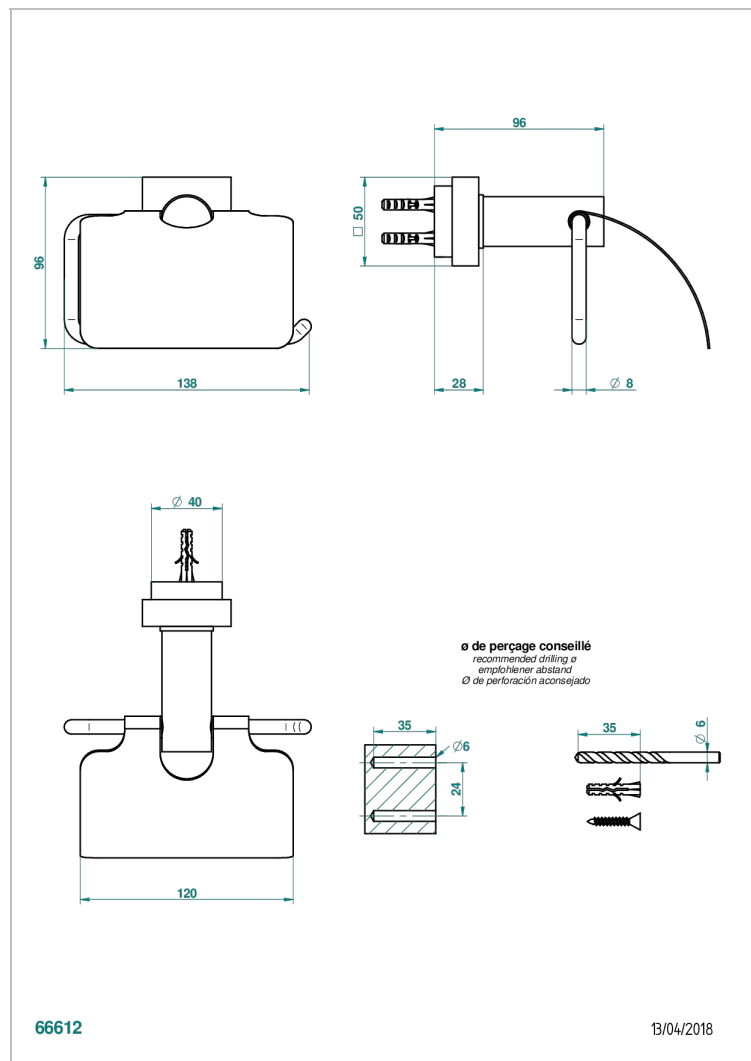

MONTAIGNE LEONARDO GREY MARBLE

G3T-538AC

Toilet paper holder, single mount with cover

CHARACTERISTIC

- Montaigne Leonardo Grey marble
- Toilet paper holder, single mount with cover

AVAILABLE FINITIONS

Black ceram - D30
Blush PVD - H62
Brass color PVD - H49
Brown bronze color PVD - F33
Chrome polished - A02
Chrome polished / gold polished - G02