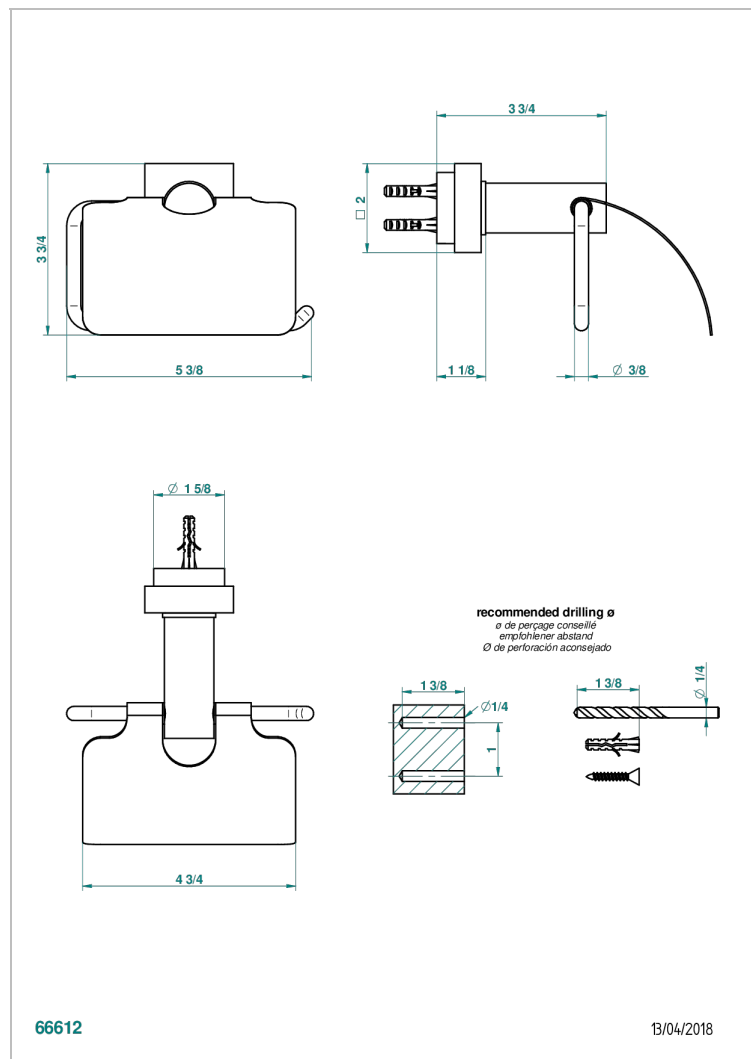

# MONTAIGNE LEONARDO GREY MARBLE

G3T-538AC

Toilet paper holder, single mount with cover

## CHARACTERISTIC

- Montaigne Leonardo Grey marble
- Toilet paper holder, single mount with cover