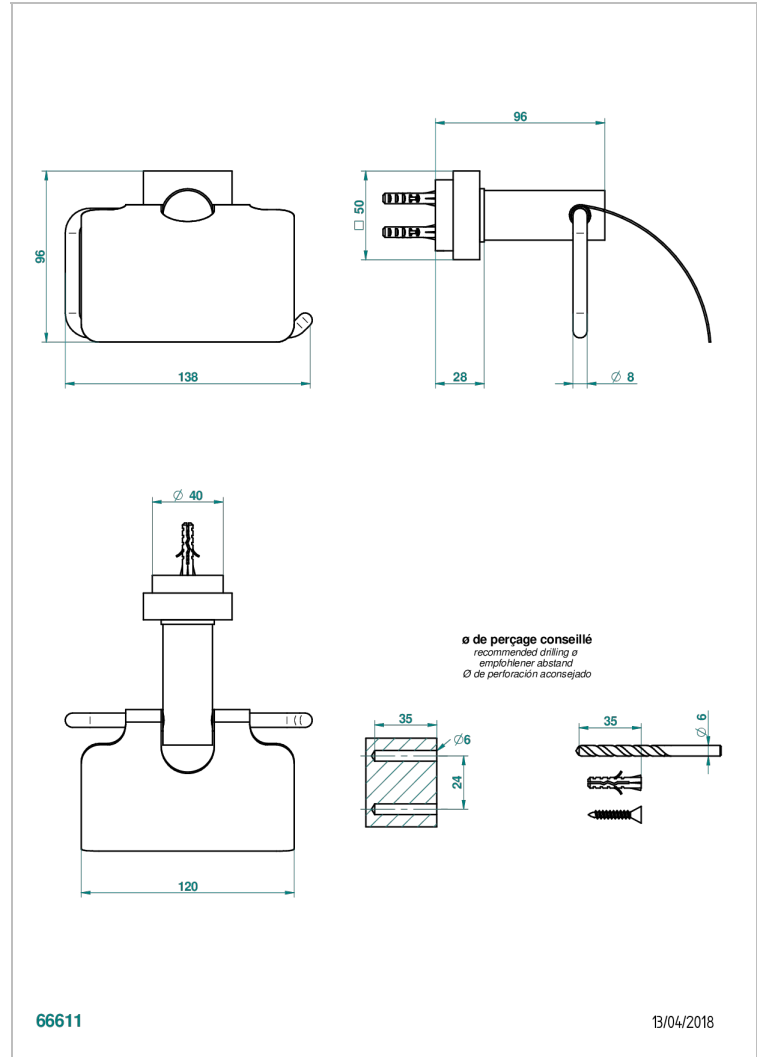

MONTAIGNE GRAND ANTIQUE MARBLE WITH LEVER HANDLES

G3S-538AC

Toilet paper holder, single mount with cover

CHARACTERISTIC

- Montaigne Grand Antique marble with lever handles
- Toilet paper holder, single mount with cover