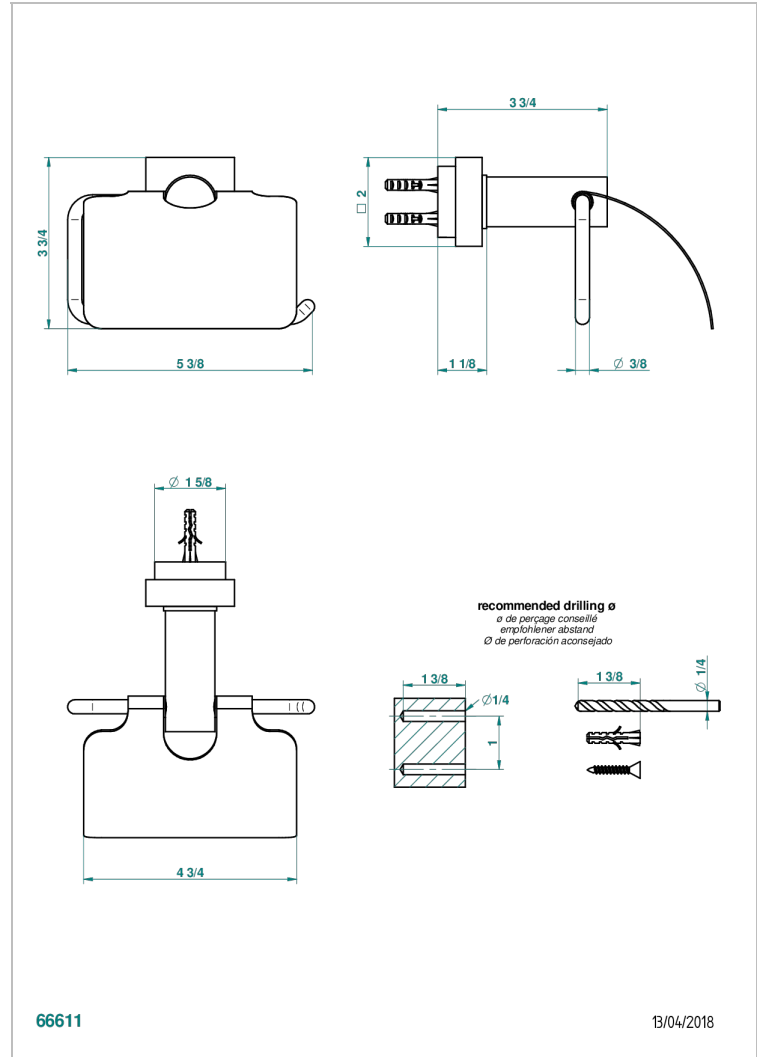

# MONTAIGNE GRAND ANTIQUE MARBLE WITH LEVER HANDLES

G3S-538AC

Toilet paper holder, single mount with cover

## CHARACTERISTIC

- Montaigne Grand Antique marble with lever handles
- Toilet paper holder, single mount with cover