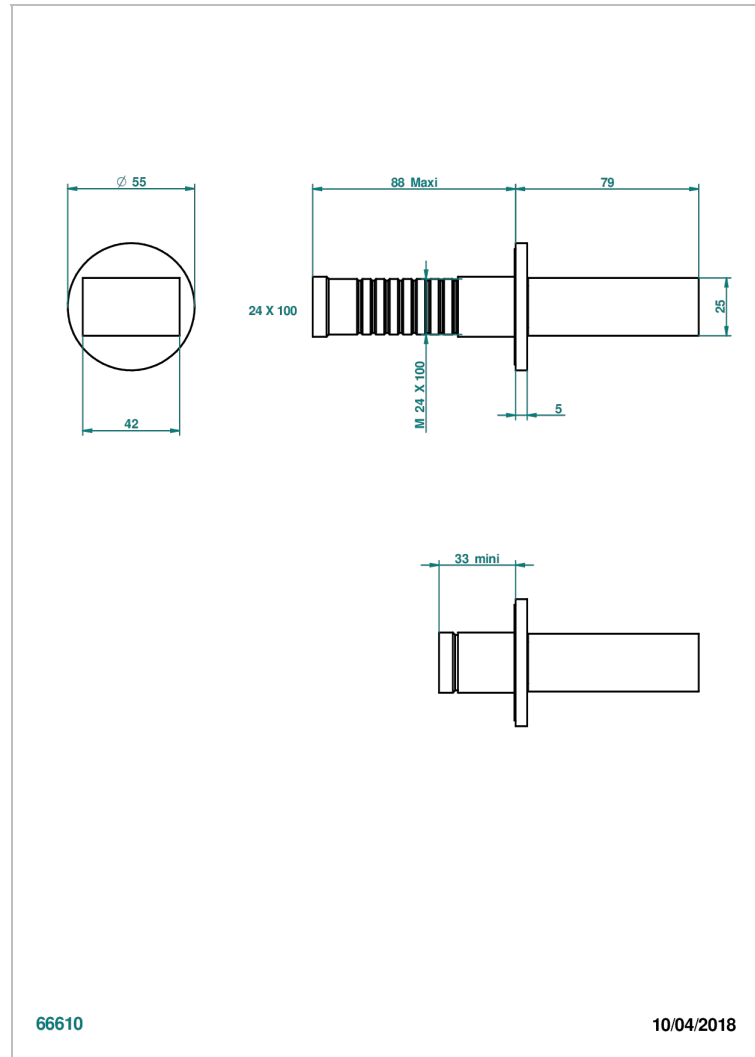

MONTAIGNE VENUS WHITE MARBLE

G3V-30B

Wall volume control 30 & 32 trim

THG[®]
PARIS

66610

10/04/2018

CHARACTERISTIC

- Montaigne Vénus white marble
- Wall volume control 30 & 32 trim

RELATED SKU'S

- Ref. G00-32CUSA 3/4" Volume control wall valve with ceramic cartridge
- Ref. G00-32HUSA 3/4" Volume control wall valve with ceramic cartridge counterclockwise
- Ref. G00-30CUSA 1/2" volume control wall valve with ceramic cartridge
- Ref. G00-30HUSA 1/2" Volume control wall valve with ceramic cartridge counterclockwise