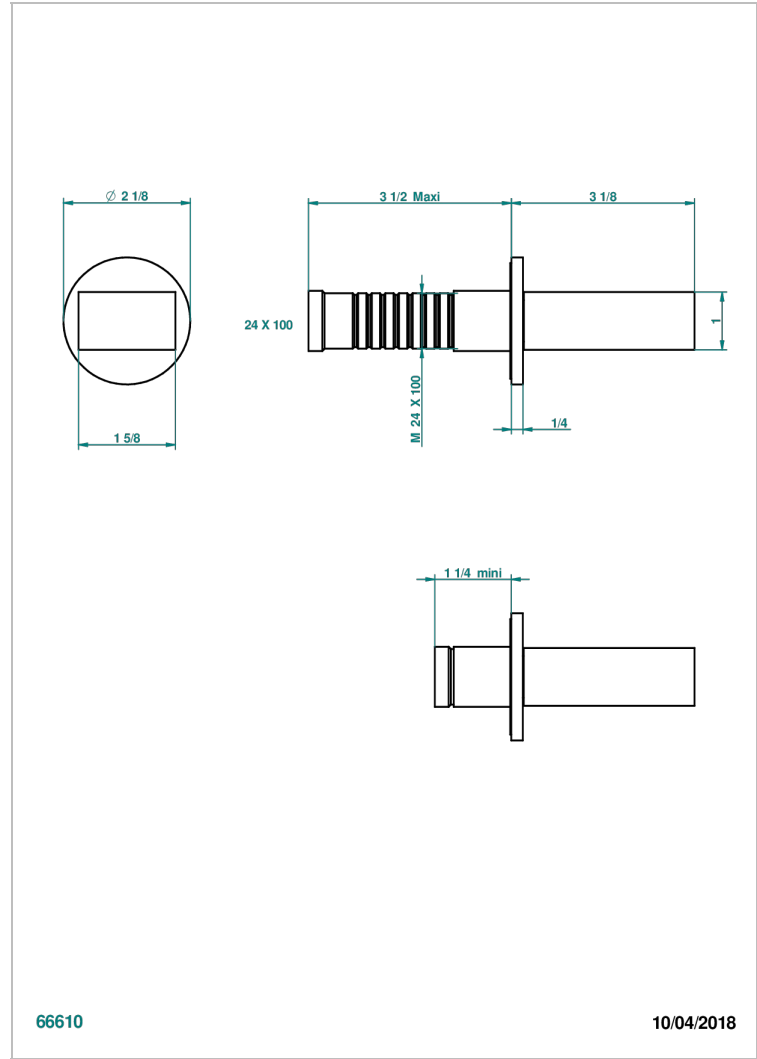

MONTAIGNE VENUS WHITE MARBLE

G3V-30B

Wall volume control 30 & 32 trim

THG[®]
PARIS

66610

10/04/2018

CHARACTERISTIC

- Montaigne Vénus white marble
- Wall volume control 30 & 32 trim

RELATED SKU'S

- Ref. G00-32CUSA 3/4" Volume control wall valve with ceramic cartridge
- Ref. G00-32HUSA 3/4" Volume control wall valve with ceramic cartridge counterclockwise
- Ref. G00-30CUSA 1/2" volume control wall valve with ceramic cartridge
- Ref. G00-30HUSA 1/2" Volume control wall valve with ceramic cartridge counterclockwise