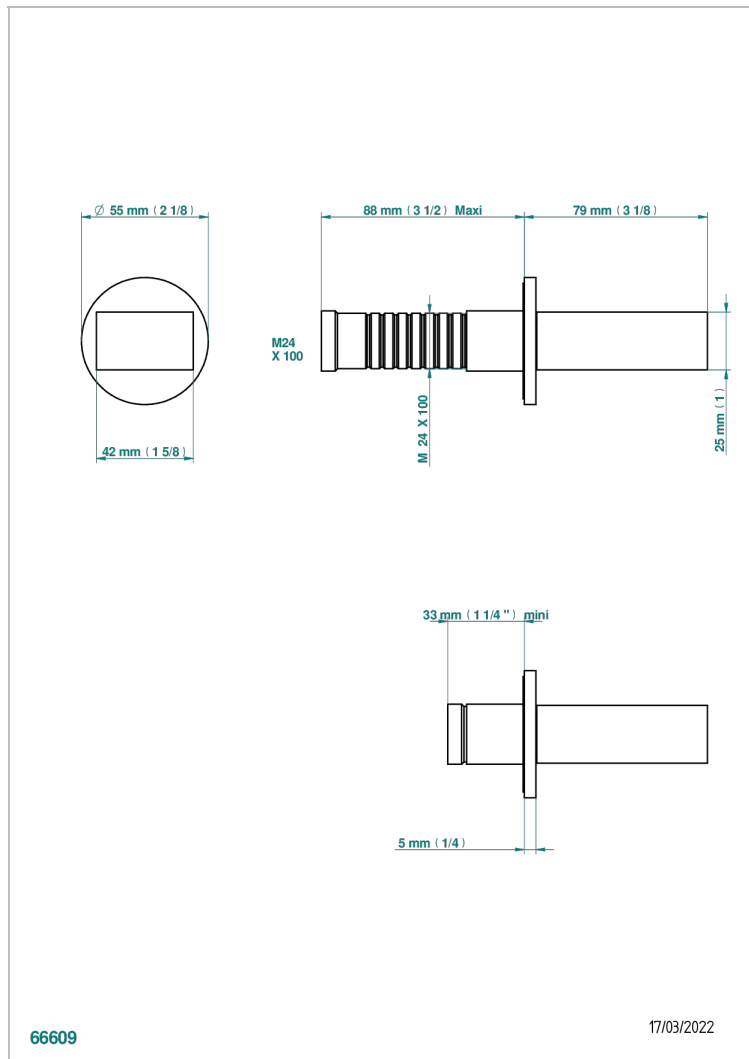

MONTAIGNE LEONARDO GREY MARBLE

G3T-30B

Wall volume control 30 & 32 trim

THG[®]
PARIS

CHARACTERISTIC

- Montaigne Leonardo Grey marble
- Wall volume control 30 & 32 trim

RELATED SKU'S

- Ref. G00-32CUSA 3/4" Volume control wall valve with ceramic cartridge
- Ref. G00-32HUSA 3/4" Volume control wall valve with ceramic cartridge counterclockwise
- Ref. G00-30CUSA 1/2" volume control wall valve with ceramic cartridge
- Ref. G00-30HUSA 1/2" Volume control wall valve with ceramic cartridge counterclockwise