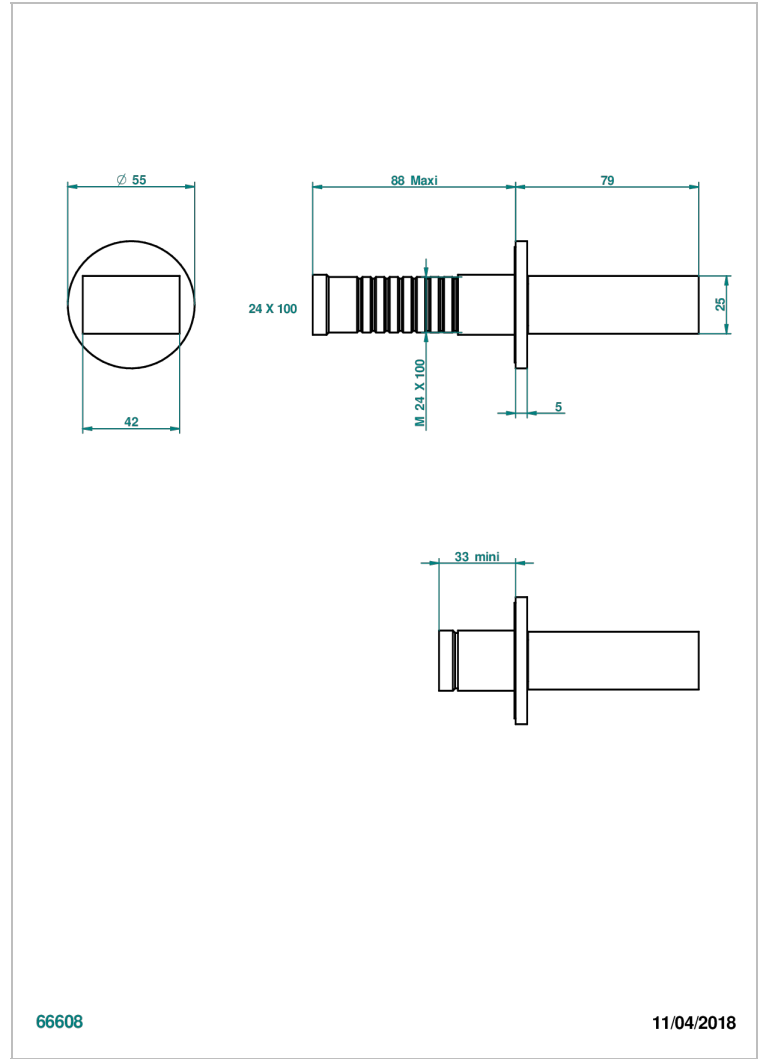

MONTAIGNE GRAND ANTIQUE MARBLE

G3R-30B

Wall volume control 30 & 32 trim

THG[®]
PARIS

CHARACTERISTIC

- Montaigne Grand Antique marble
- Wall volume control 30 & 32 trim

RELATED SKU'S

- Ref. G00-32CUSA 3/4" Volume control wall valve with ceramic cartridge
- Ref. G00-32HUSA 3/4" Volume control wall valve with ceramic cartridge counterclockwise
- Ref. G00-30CUSA 1/2" volume control wall valve with ceramic cartridge
- Ref. G00-30HUSA 1/2" Volume control wall valve with ceramic cartridge counterclockwise