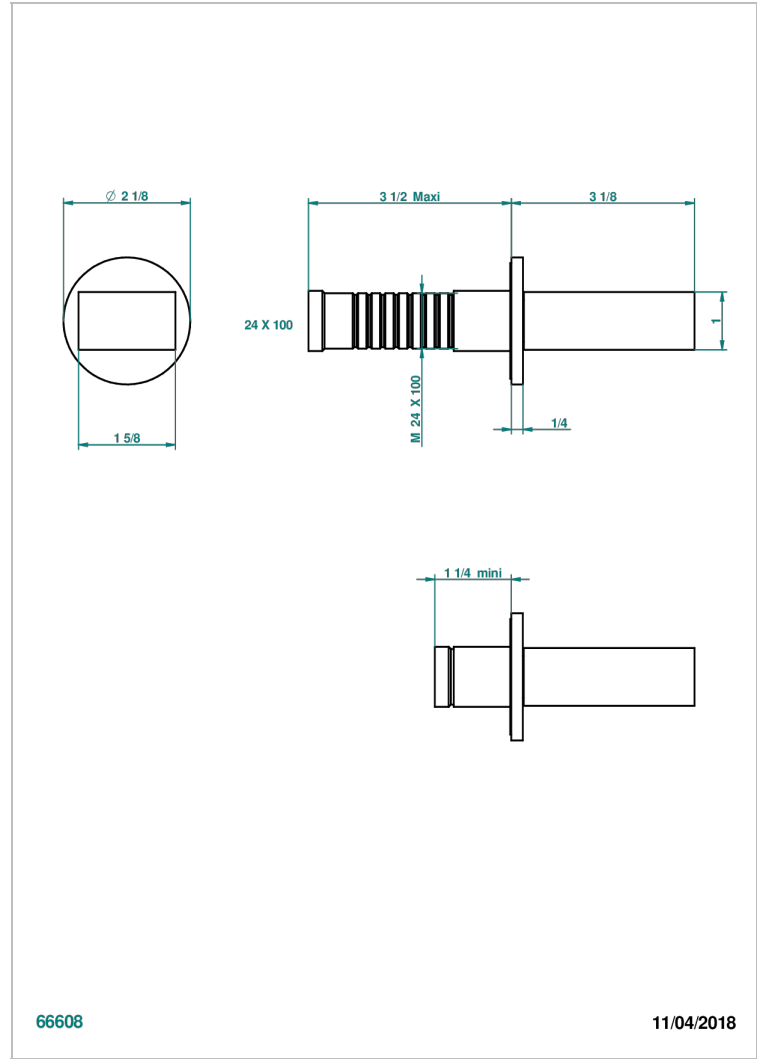

MONTAIGNE GRAND ANTIQUE MARBLE

G3R-30B

Wall volume control 30 & 32 trim

THG[®]
PARIS

CHARACTERISTIC

- Montaigne Grand Antique marble
- Wall volume control 30 & 32 trim

RELATED SKU'S

- Ref. G00-32CUSA 3/4" Volume control wall valve with ceramic cartridge
- Ref. G00-32HUSA 3/4" Volume control wall valve with ceramic cartridge counterclockwise
- Ref. G00-30CUSA 1/2" volume control wall valve with ceramic cartridge
- Ref. G00-30HUSA 1/2" Volume control wall valve with ceramic cartridge counterclockwise