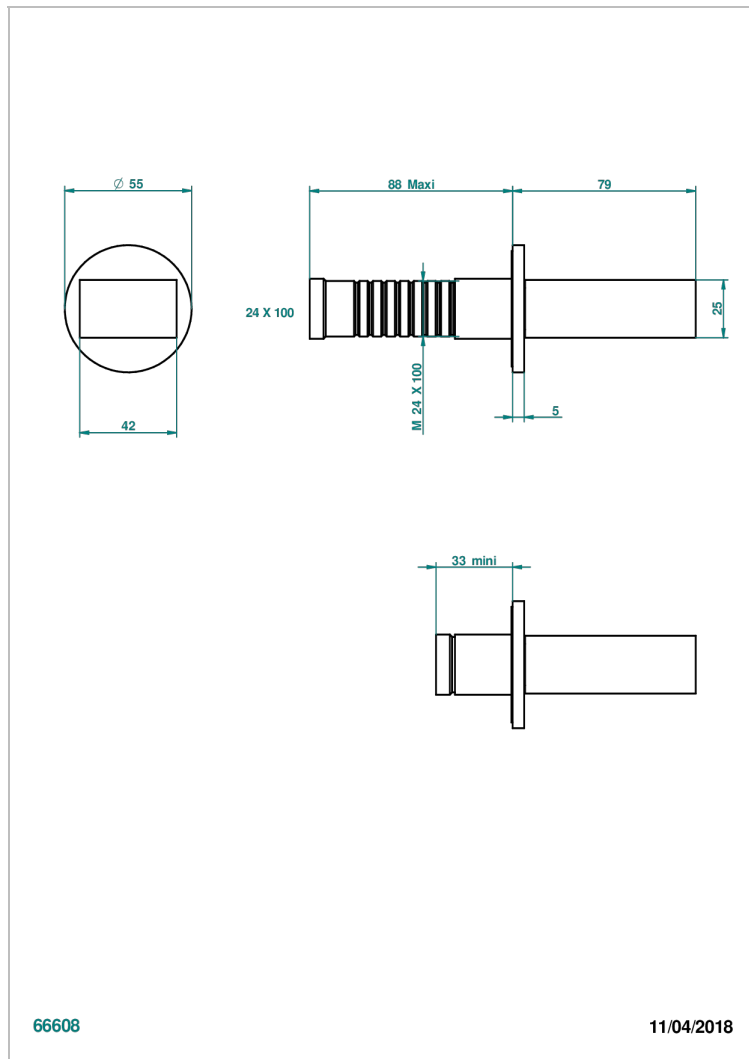

MONTAIGNE GRAND ANTIQUE MARBLE

G3R-30B

Trim only for wall valve 1/2" ref.30/CA & 30/HA and 3/4" ref.32/CA & 32/HA and diverter ref.50/4VMA

66608

11/04/2018

CHARACTERISTIC

- Montaigne Grand Antique marble
- Trim only for wall valve 1/2" ref.30/CA & 30/HA and 3/4" ref.32/CA & 32/HA and diverter ref.50/4VMA

RELATED SKU'S

- Ref. G00-30/CA Wall mounted 1/2" valve body with ceramic head, 1/4 turn left - no trim
- Ref. G00-30/HA Wall mounted 1/2" valve body with ceramic head, 1/4 turn right
- Ref. G00-32/CA Wall mounted 3/4" valve with ceramic head, 1/4 turn left - no trim
- Ref. G00-32/HA Wall mounted 3/4" valve body with ceramic head, 1/4 turn right - no trim