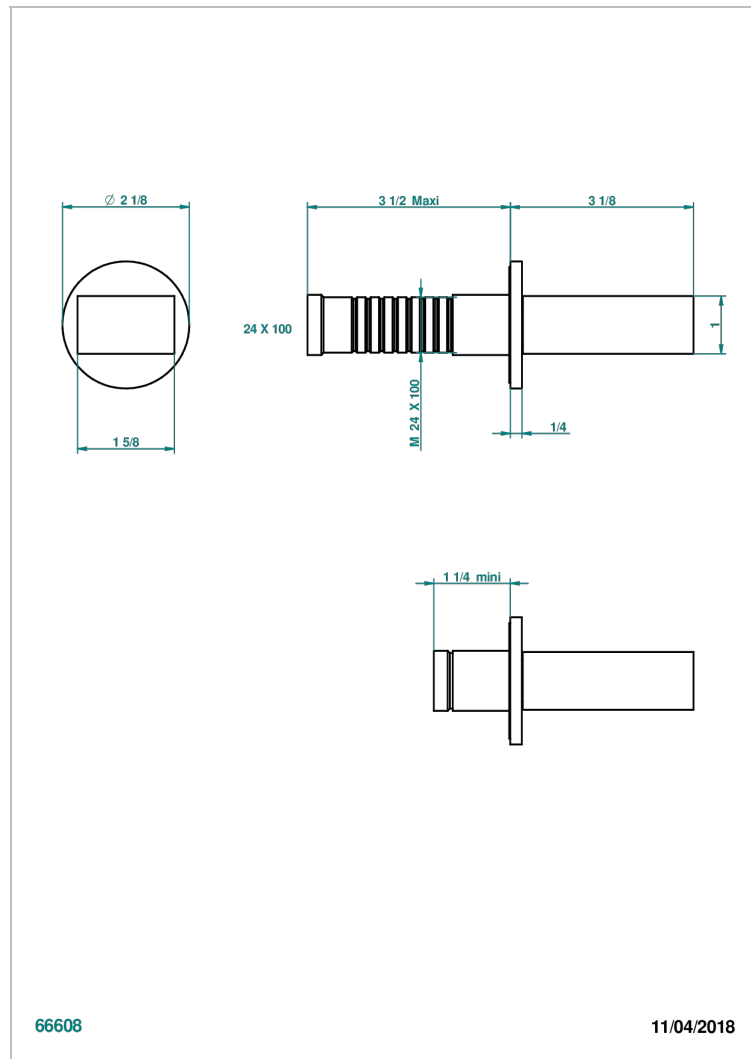

# MONTAIGNE GRAND ANTIQUE MARBLE

G3R-30B

Trim only for wall valve 1/2" ref.30/CA & 30/HA and 3/4" ref.32/CA & 32/HA and diverter ref.50/4VMA

66608

11/04/2018

## CHARACTERISTIC

- Montaigne Grand Antique marble
- Trim only for wall valve 1/2" ref.30/CA & 30/HA and 3/4" ref.32/CA & 32/HA and diverter ref.50/4VMA

## RELATED SKU'S

- Ref. G00-30/CA Wall mounted 1/2" valve body with ceramic head, 1/4 turn left - no trim
- Ref. G00-30/HA Wall mounted 1/2" valve body with ceramic head, 1/4 turn right
- Ref. G00-32/CA Wall mounted 3/4" valve with ceramic head, 1/4 turn left - no trim
- Ref. G00-32/HA Wall mounted 3/4" valve body with ceramic head, 1/4 turn right - no trim