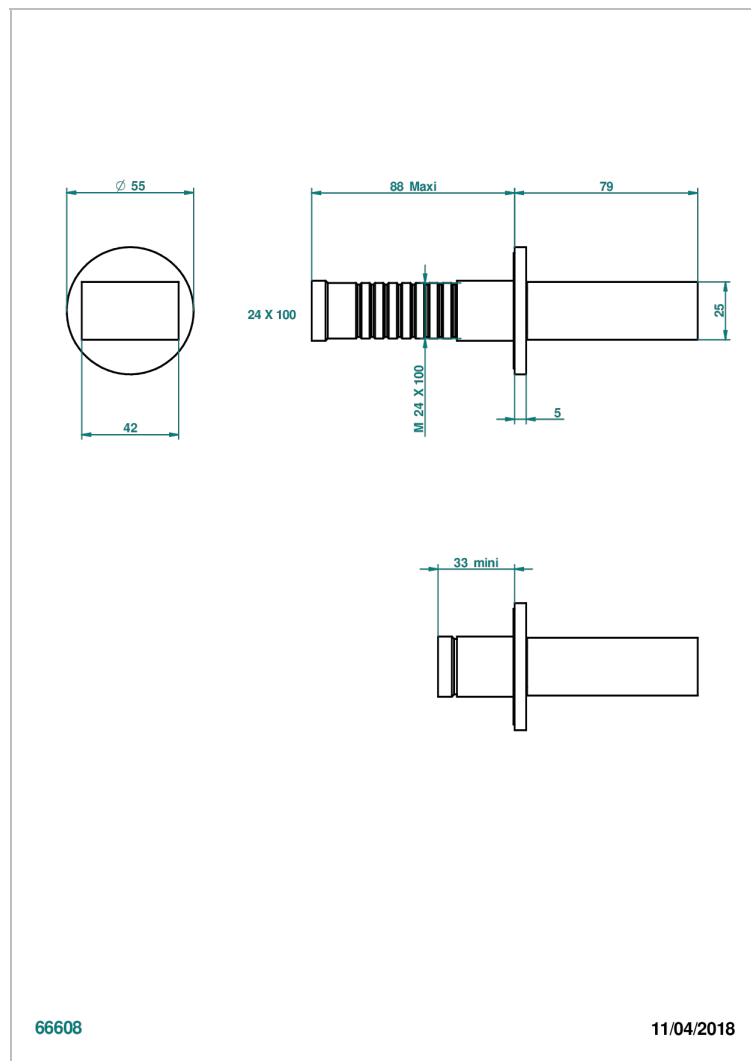

# MONTAIGNE GRAND ANTIQUE MARBLE

G3R-30B

Trim only for wall valve 1/2" ref.30/CA & 30/HA and 3/4" ref.32/CA & 32/HA and diverter ref.50/4VMA

66608

11/04/2018

## CHARACTERISTIC

- Montaigne Grand Antique marble
- Trim only for wall valve 1/2" ref.30/CA & 30/HA and 3/4" ref.32/CA & 32/HA and diverter ref.50/4VMA

## RELATED SKU'S

- Ref. G00-30/CA Wall mounted 1/2" valve body with ceramic head, 1/4 turn left - no trim
- Ref. G00-30/HA Wall mounted 1/2" valve body with ceramic head, 1/4 turn right
- Ref. G00-32/CA Wall mounted 3/4" valve with ceramic head, 1/4 turn left - no trim
- Ref. G00-32/HA Wall mounted 3/4" valve body with ceramic head, 1/4 turn right - no trim