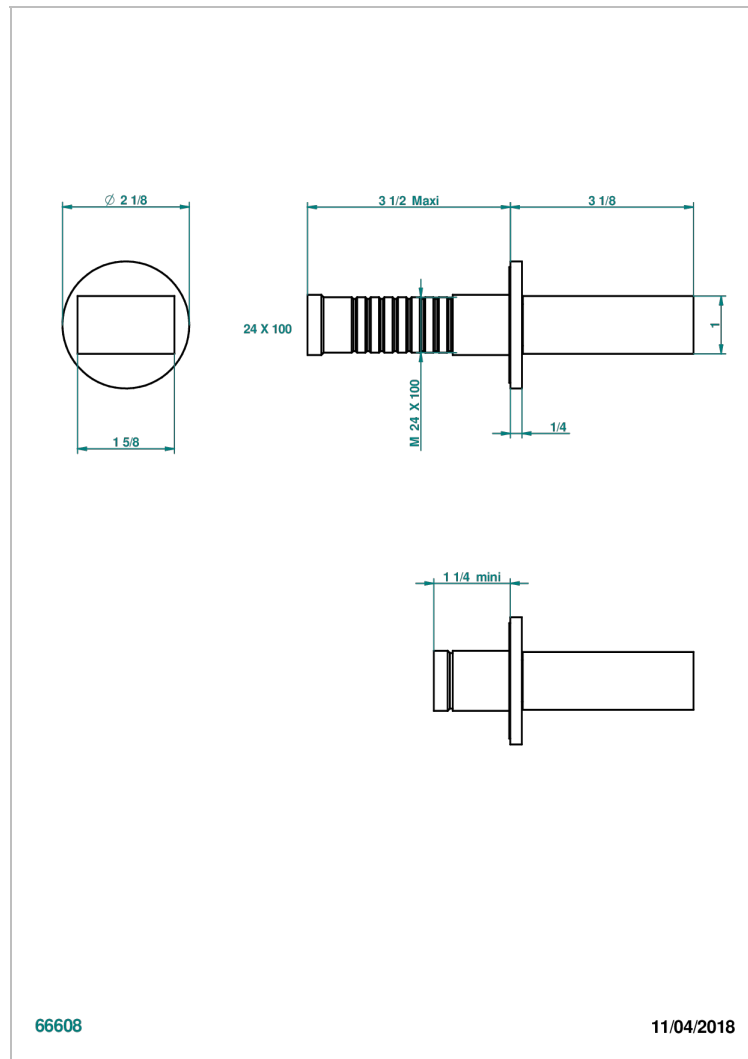

# MONTAIGNE GRAND ANTIQUE MARBLE

G3R-30B

Trim only for wall valve 1/2" ref.30/CA & 30/HA and 3/4" ref.32/CA & 32/HA and diverter ref.50/4VMA

66608

11/04/2018

## CHARACTERISTIC

- Montaigne Grand Antique marble
- Trim only for wall valve 1/2" ref.30/CA & 30/HA and 3/4" ref.32/CA & 32/HA and diverter ref.50/4VMA

## RELATED SKU'S

- Ref. G00-30/CA Wall mounted 1/2" valve body with ceramic head, 1/4 turn left - no trim
- Ref. G00-30/HA Wall mounted 1/2" valve body with ceramic head, 1/4 turn right
- Ref. G00-32/CA Wall mounted 3/4" valve with ceramic head, 1/4 turn left - no trim
- Ref. G00-32/HA Wall mounted 3/4" valve body with ceramic head, 1/4 turn right - no trim