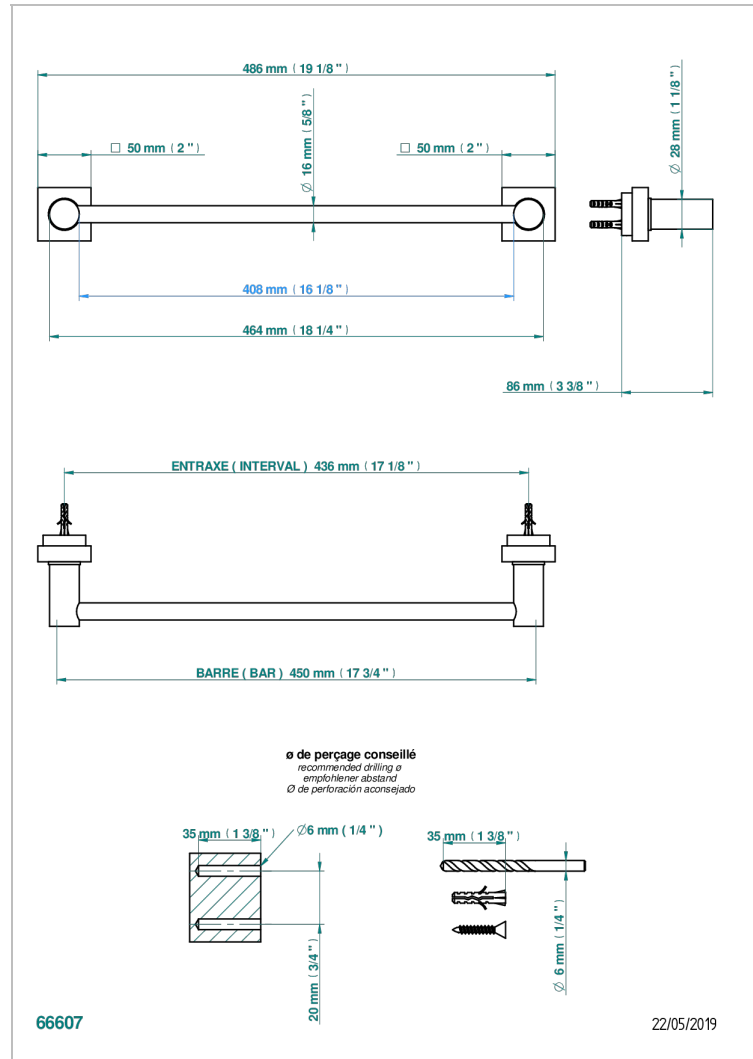

MONTAIGNE VENUS WHITE MARBLE WITH LEVER HANDLES

G3W-514/45

Single towel rail, fixed rail, length: 450 mm

CARACTERÍSTICAS

- Montaigne Venus white marble with lever handles
- Single towel rail, fixed rail, length: 450 mm