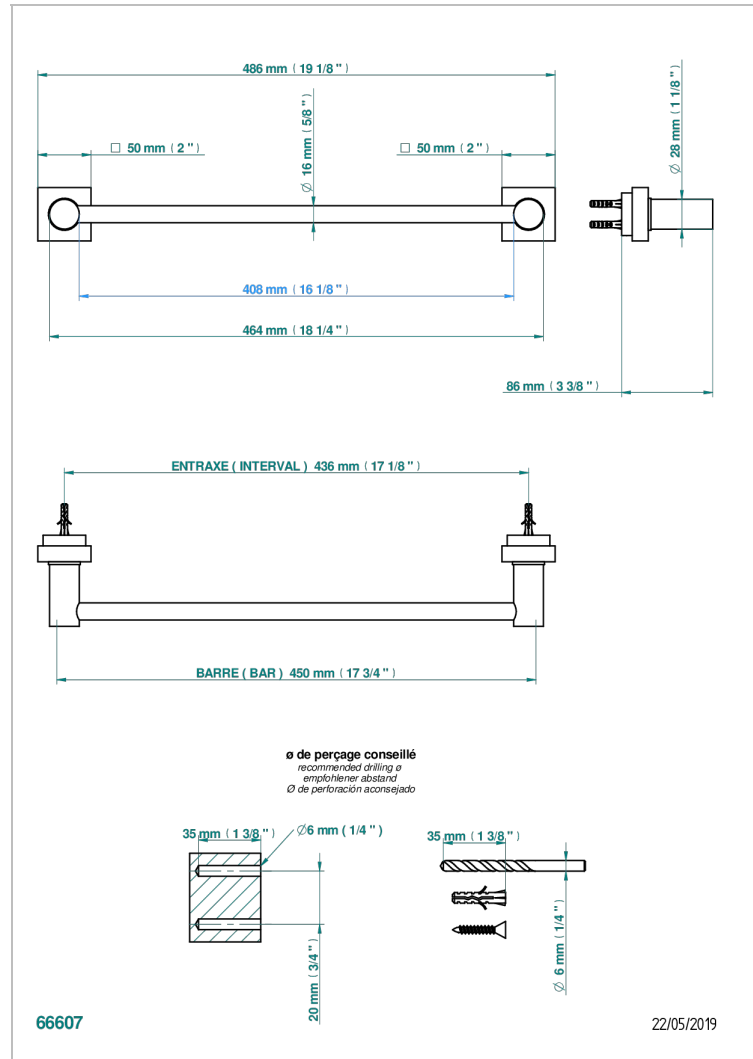

MONTAIGNE VENUS WHITE MARBLE WITH LEVER HANDLES

G3W-514/45

Towel bar, 18" long

CHARACTERISTIC

- Montaigne Vénus white marble with lever handles
- Towel bar, 18" long

AVAILABLE FINITIONS

Black ceram - D30
Blush PVD - H62
Brass color PVD - H49
Brown bronze color PVD - F33
Chrome polished - A02
Chrome polished / gold polished - G02