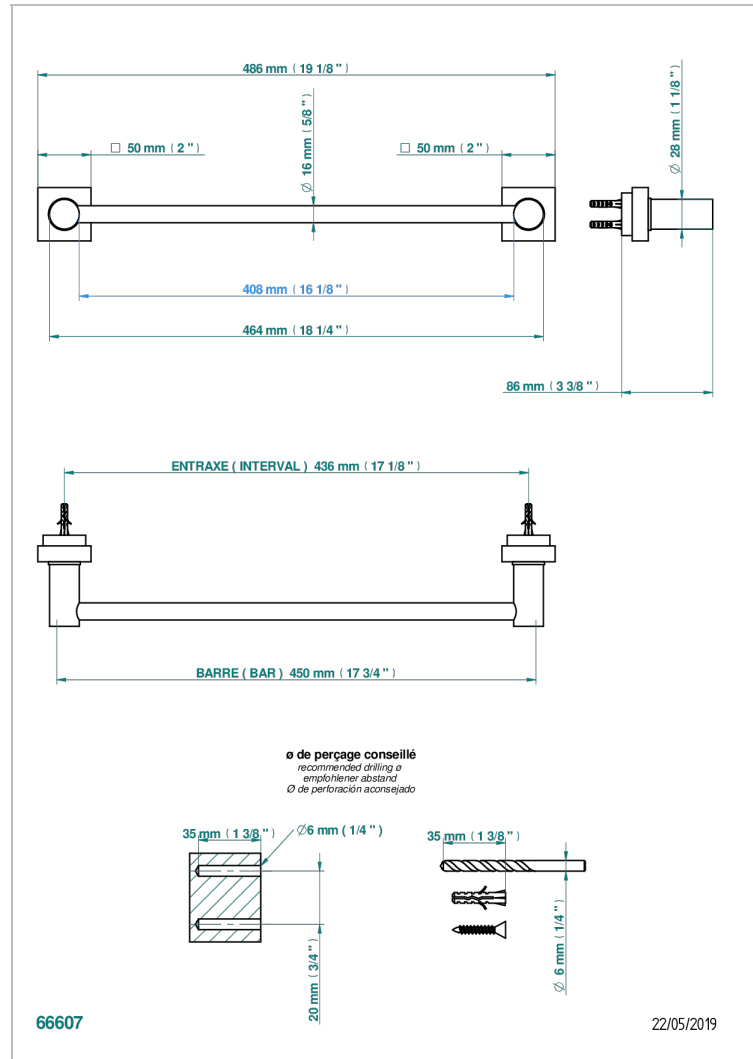

MONTAIGNE VENUS WHITE MARBLE WITH LEVER HANDLES

G3W-514/45

Single towel rail, fixed rail, length: 450 mm

CHARACTERISTIC

- Montaigne Venus white marble with lever handles
- Single towel rail, fixed rail, length: 450 mm