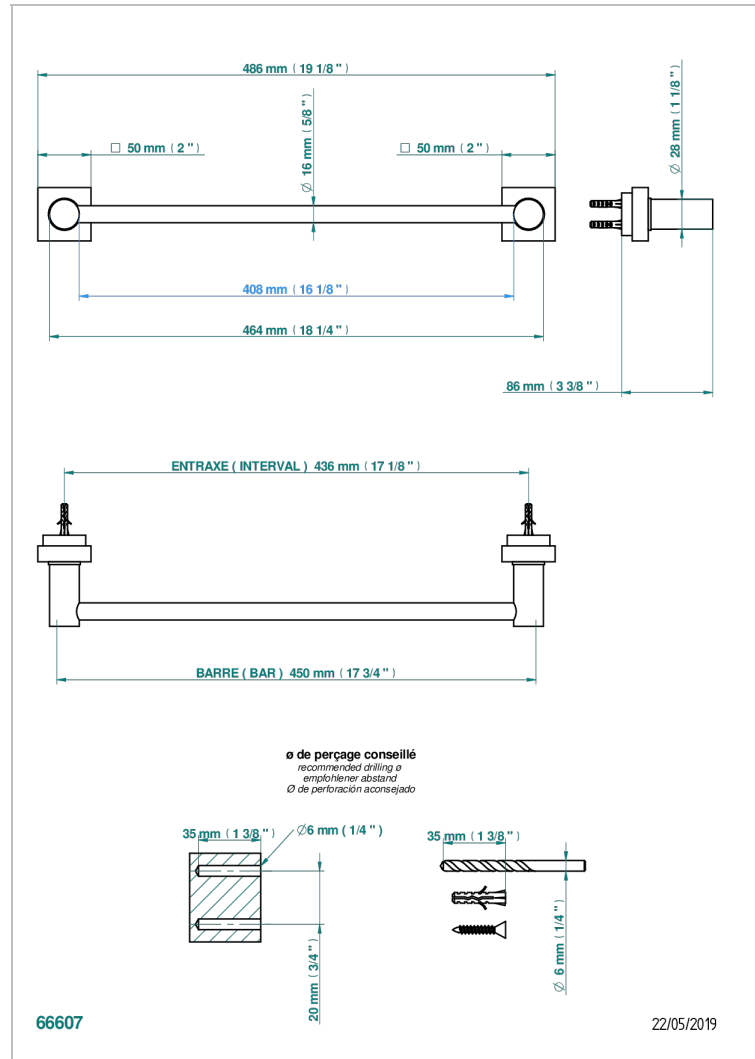

MONTAIGNE VENUS WHITE MARBLE WITH LEVER HANDLES

G3W-514/45

Single towel rail, fixed rail, length: 450 mm

CARACTERÍSTICAS

- Montaigne Venus white marble with lever handles
- Single towel rail, fixed rail, length: 450 mm