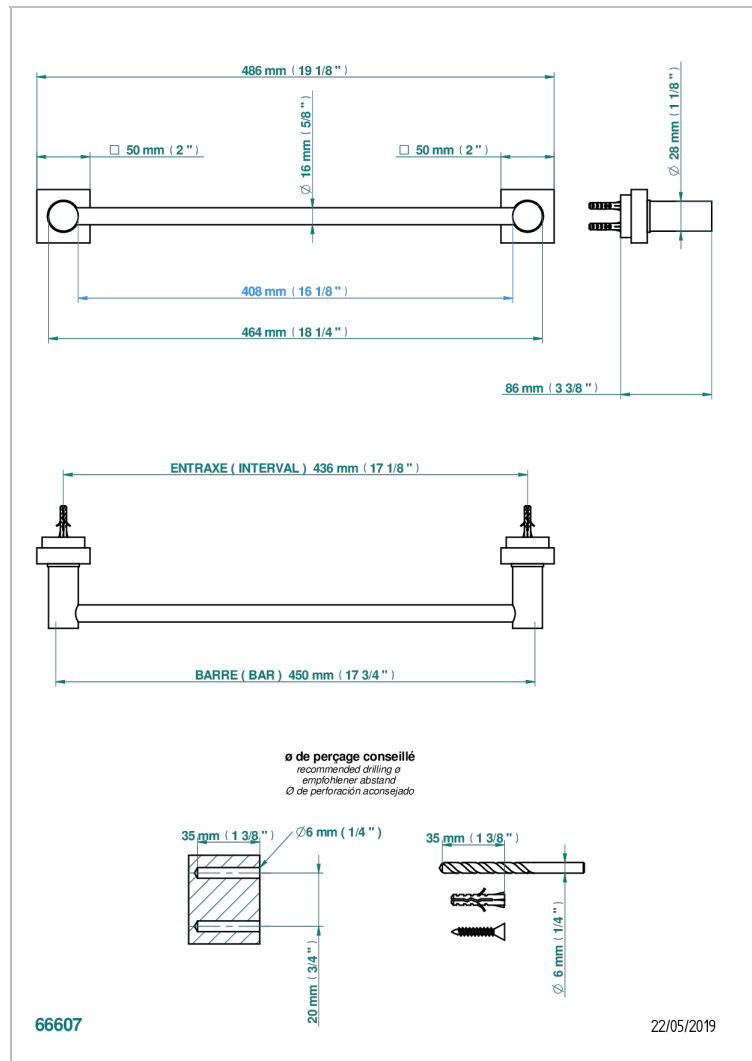

MONTAIGNE VENUS WHITE MARBLE WITH LEVER HANDLES

G3W-514/45

Single towel rail, fixed rail, length: 450 mm

CHARACTERISTIC

- Montaigne Venus white marble with lever handles
- Single towel rail, fixed rail, length: 450 mm