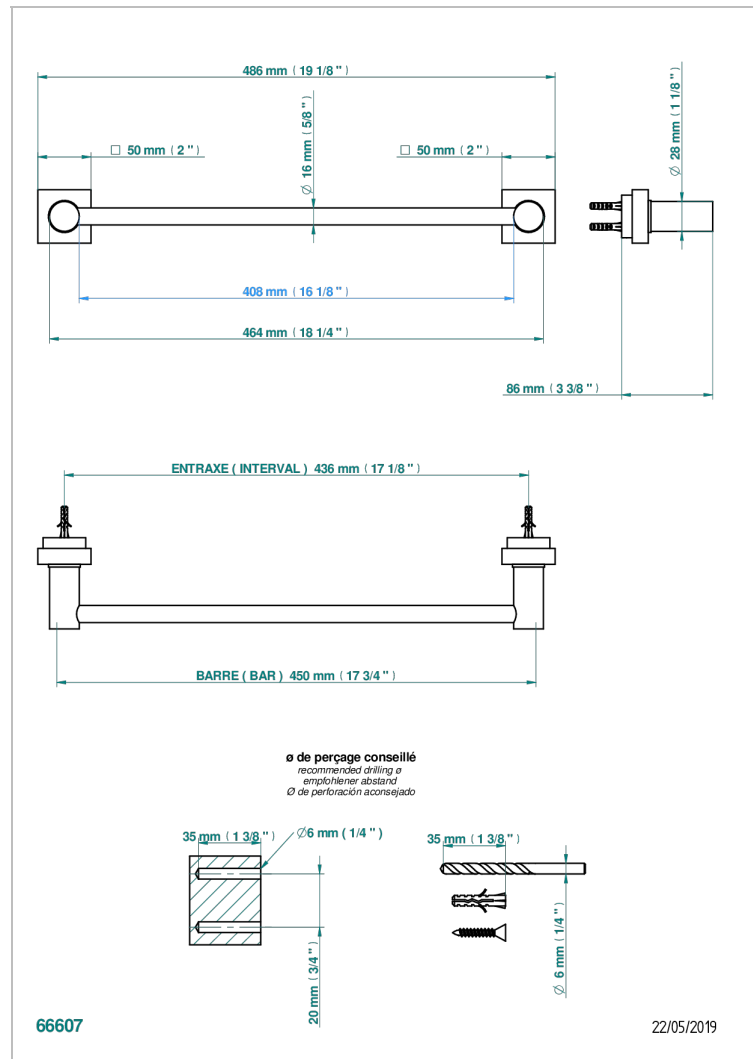

MONTAIGNE VENUS WHITE MARBLE

G3V-514/45

Single towel rail, fixed rail, length: 450 mm

CARACTERÍSTICAS

- Montaigne Venus white marble
- Single towel rail, fixed rail, length: 450 mm

ACABADOS DISPONIBLES

Bronce claro - D01
Cerámica negra mate - D30
Cobre viejo mate - H07
Cromo - A02
Cromo / dorado - G02
Cromo mate - C02