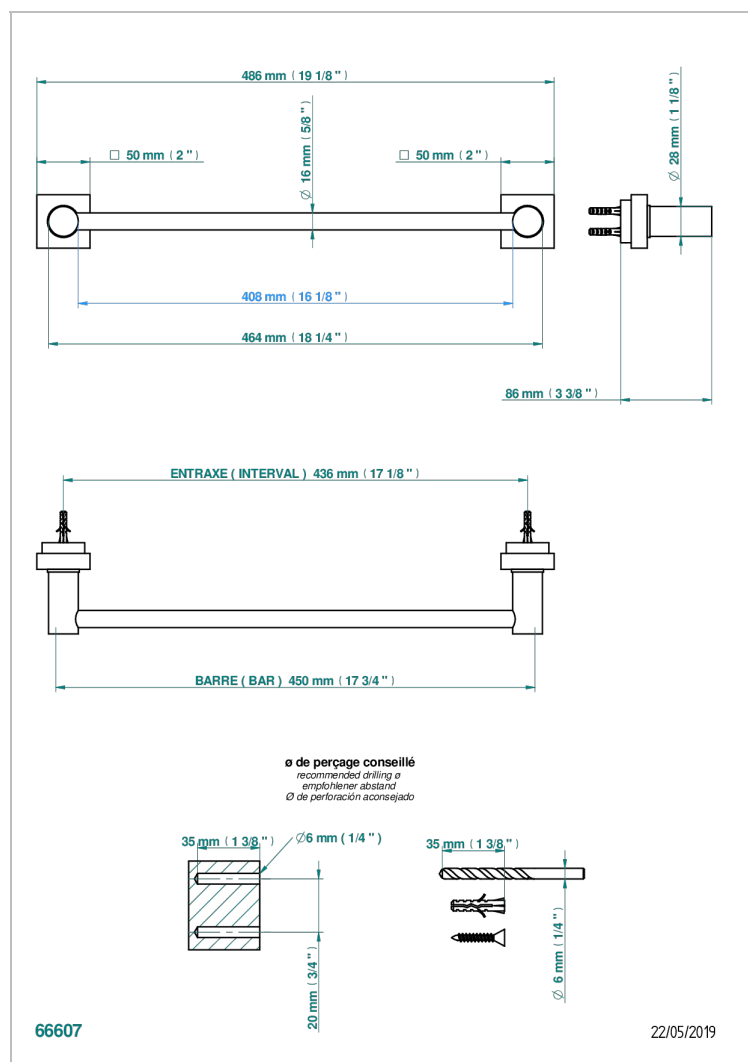

# MONTAIGNE VENUS WHITE MARBLE

G3V-514/45

Towel bar, 18" long

## CHARACTERISTIC

- Montaigne Vénus white marble
- Towel bar, 18" long