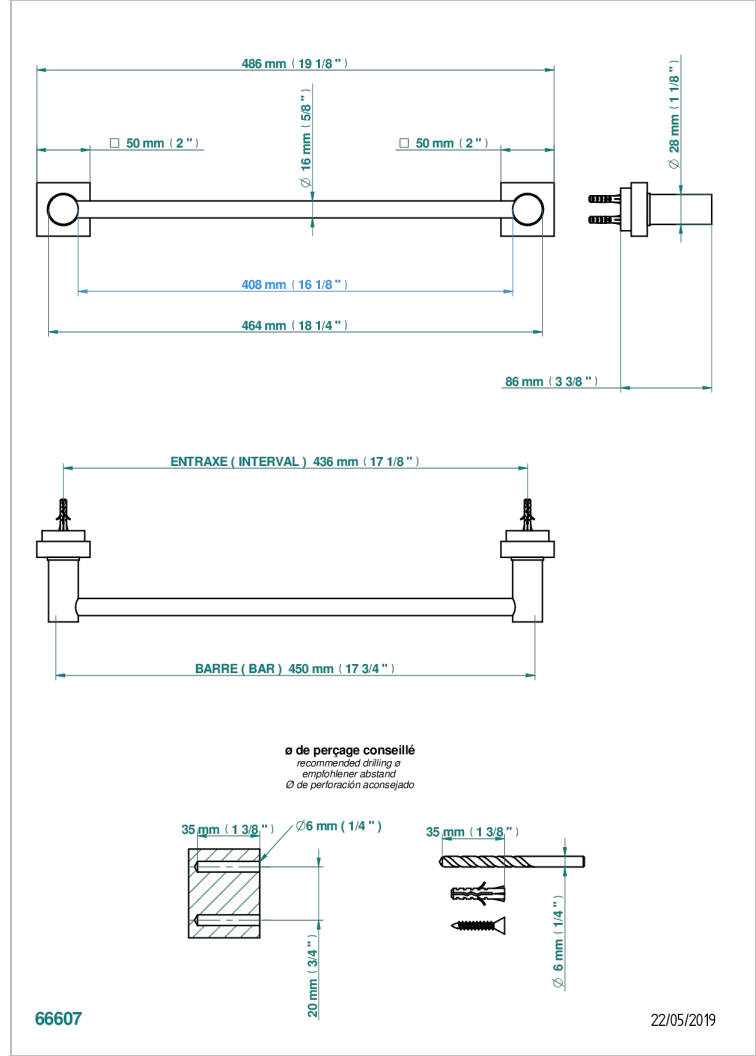

# MONTAIGNE VENUS WHITE MARBLE

G3V-514/45

Single towel rail, fixed rail, length: 450 mm

THG<sup>®</sup>  
PARIS

## CARACTERÍSTICAS

- Montaigne Venus white marble
- Single towel rail, fixed rail, length: 450 mm