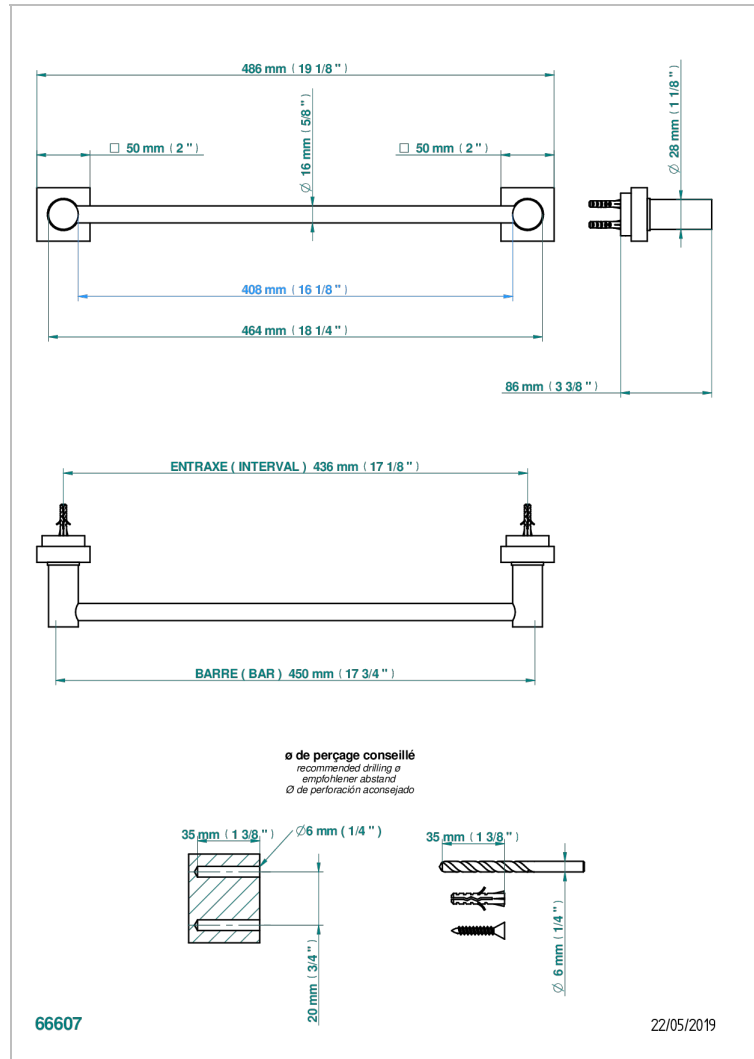

# MONTAIGNE VENUS WHITE MARBLE

G3V-514/45

Single towel rail, fixed rail, length: 450 mm

## CHARACTERISTIC

- Montaigne Venus white marble
- Single towel rail, fixed rail, length: 450 mm