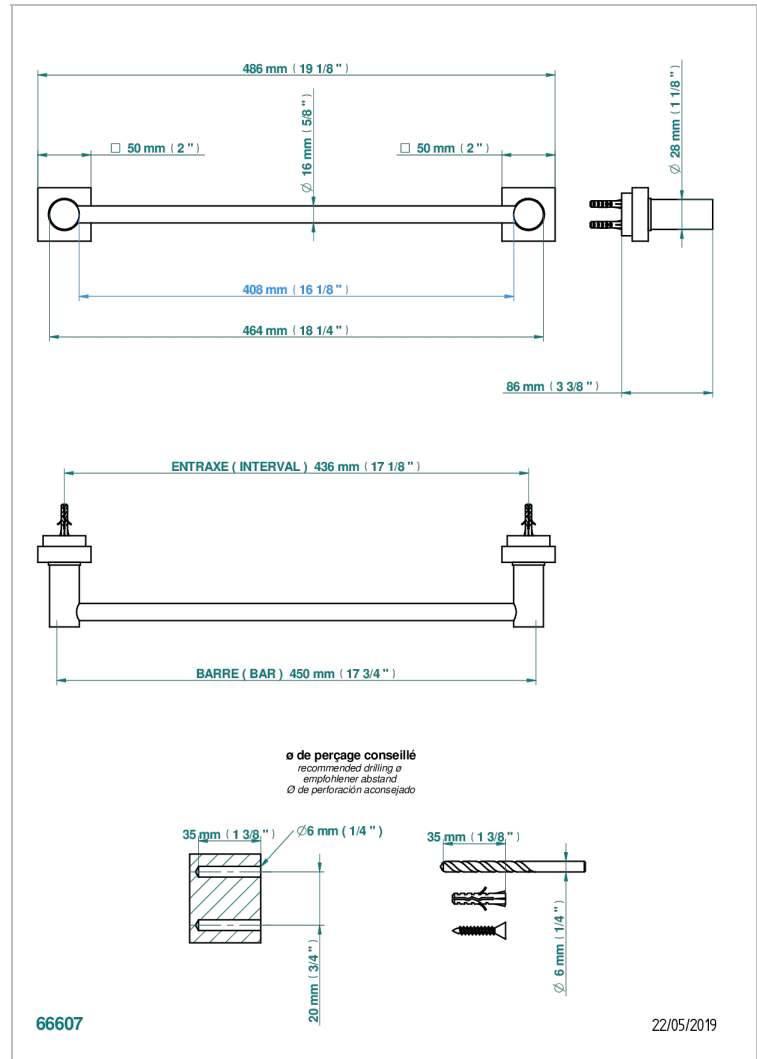

# MONTAIGNE VENUS WHITE MARBLE

G3V-514/45

Single towel rail, fixed rail, length: 450 mm

THG<sup>®</sup>  
PARIS

## CARACTERÍSTICAS

- Montaigne Venus white marble
- Single towel rail, fixed rail, length: 450 mm