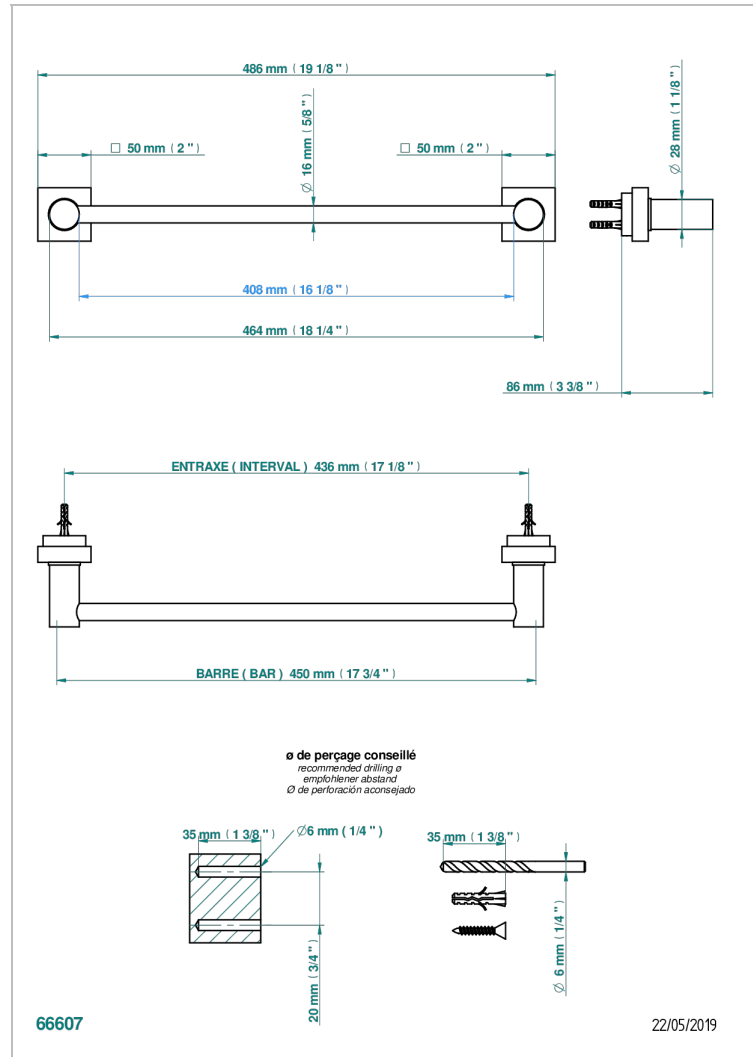

MONTAIGNE VENUS WHITE MARBLE

G3V-514/45

Single towel rail, fixed rail, length: 450 mm

CHARACTERISTIC

- Montaigne Venus white marble
- Single towel rail, fixed rail, length: 450 mm

AVAILABLE FINITIONS

Antique nickel - H28
Black ceram - D30
Blush PVD - H62
Brass color PVD - H49
Brown bronze color PVD - F33
Gold color PVD - H52