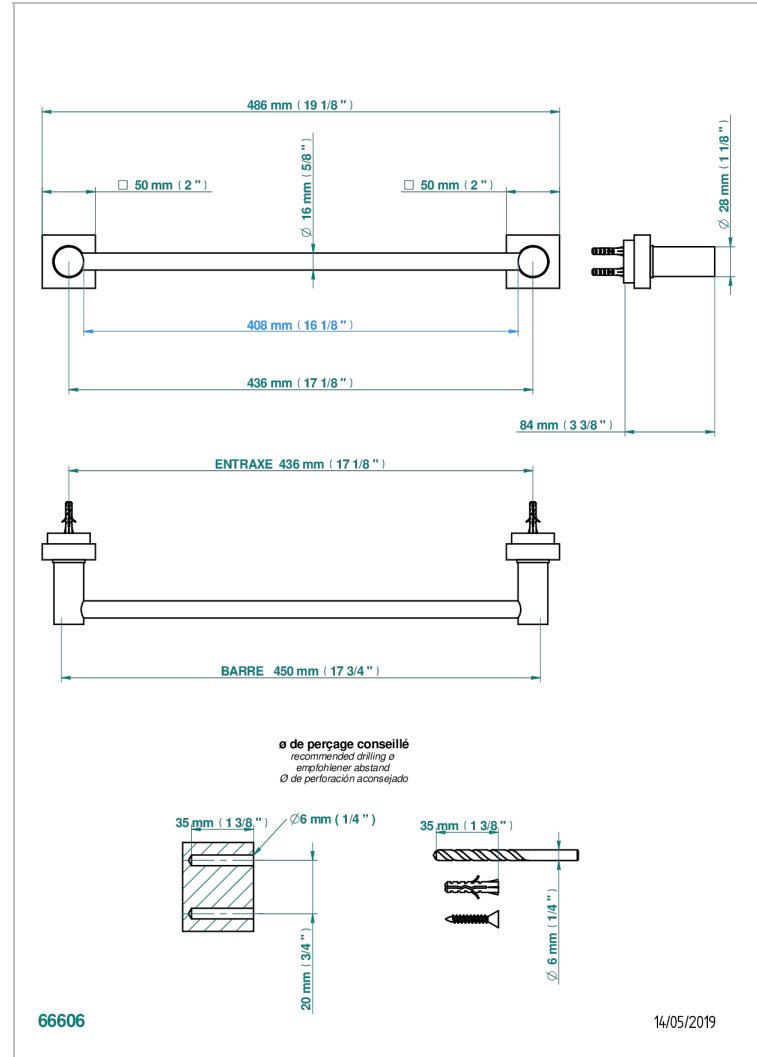

# MONTAIGNE LEONARDO GREY MARBLE WITH LEVER HANDLES

G3U-514/45

Single towel rail, fixed rail, length: 450 mm

## CARACTERÍSTICAS

- Montaigne Leonardo Grey marble with lever handles
- Single towel rail, fixed rail, length: 450 mm