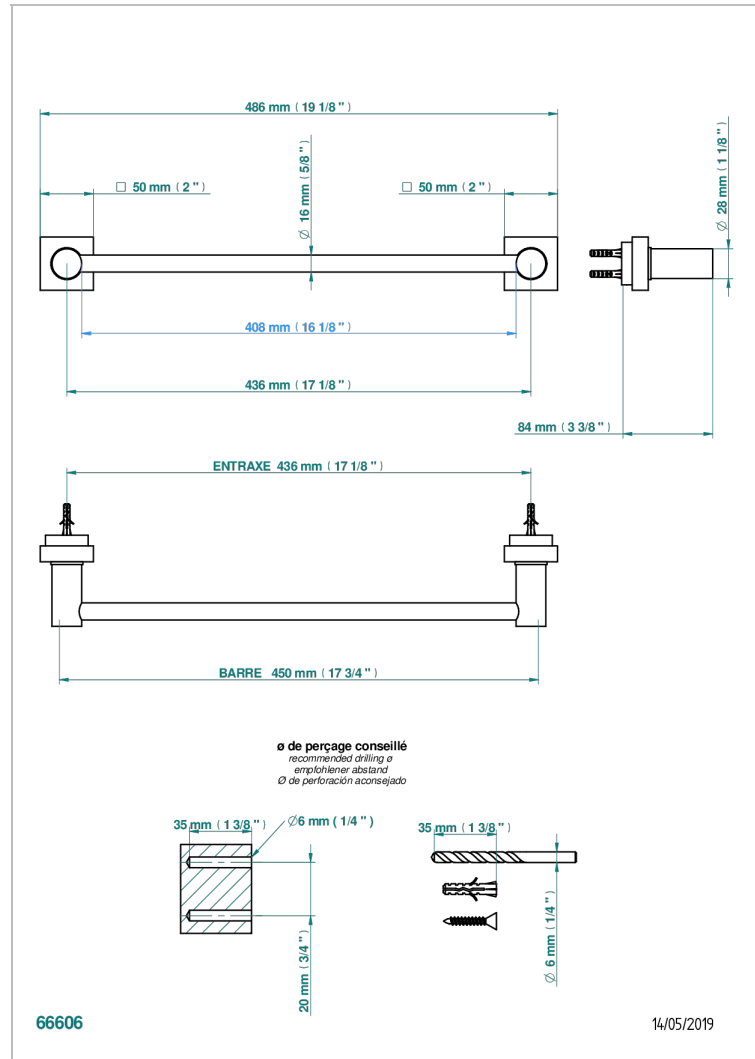

MONTAIGNE LEONARDO GREY MARBLE WITH LEVER HANDLES

G3U-514/45

Single towel rail, fixed rail, length: 450 mm

CHARACTERISTIC

- Montaigne Leonardo Grey marble with lever handles
- Single towel rail, fixed rail, length: 450 mm