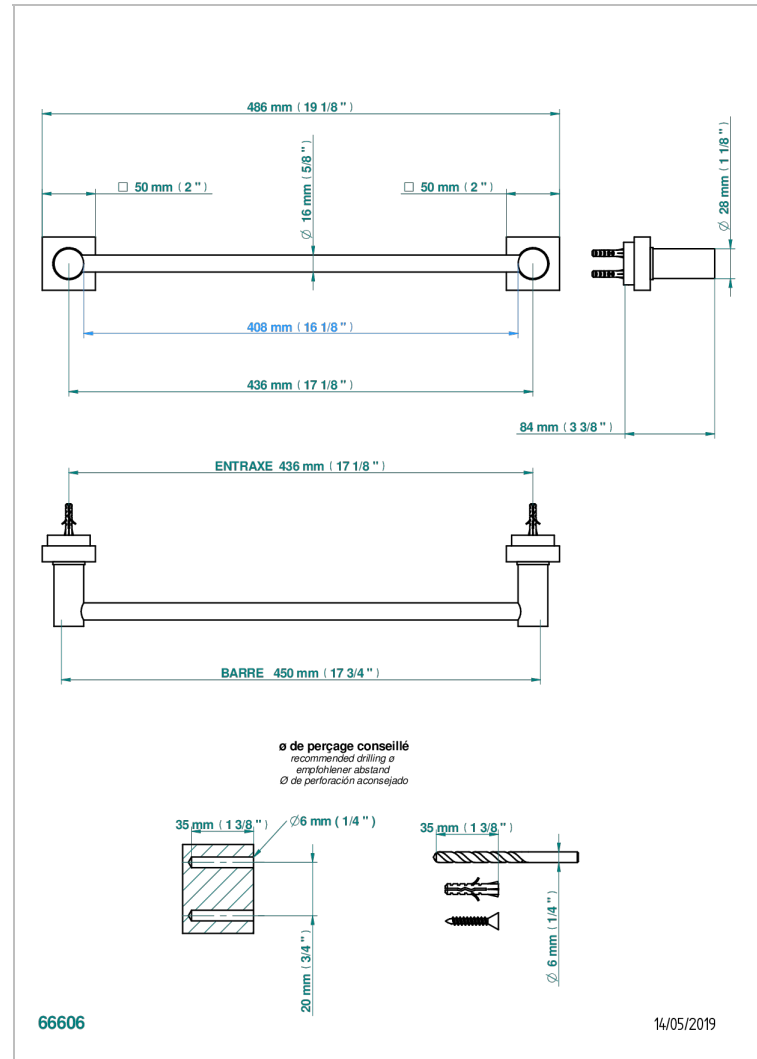

MONTAIGNE LEONARDO GREY MARBLE WITH LEVER HANDLES

G3U-514/45

Single towel rail, fixed rail, length: 450 mm

CARACTERÍSTICAS

- Montaigne Leonardo Grey marble with lever handles
- Single towel rail, fixed rail, length: 450 mm