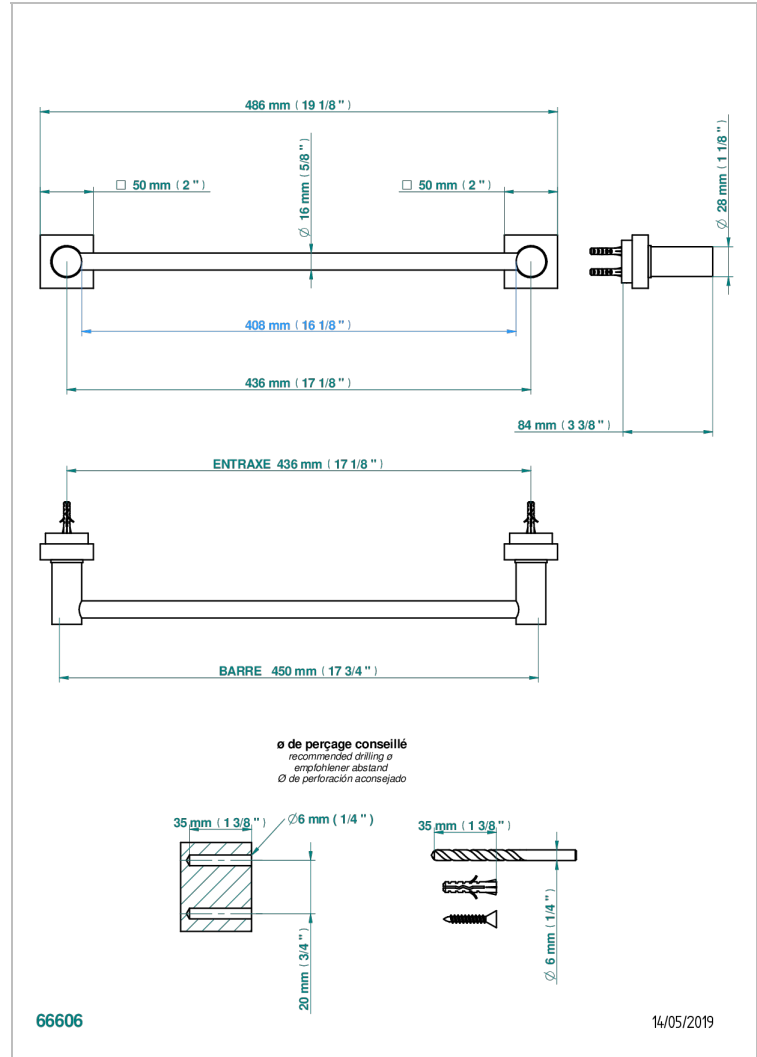

# MONTAIGNE LEONARDO GREY MARBLE WITH LEVER HANDLES

G3U-514/45

Single towel rail, fixed rail, length: 450 mm

## CARACTERÍSTICAS

- Montaigne Leonardo Grey marble with lever handles
- Single towel rail, fixed rail, length: 450 mm