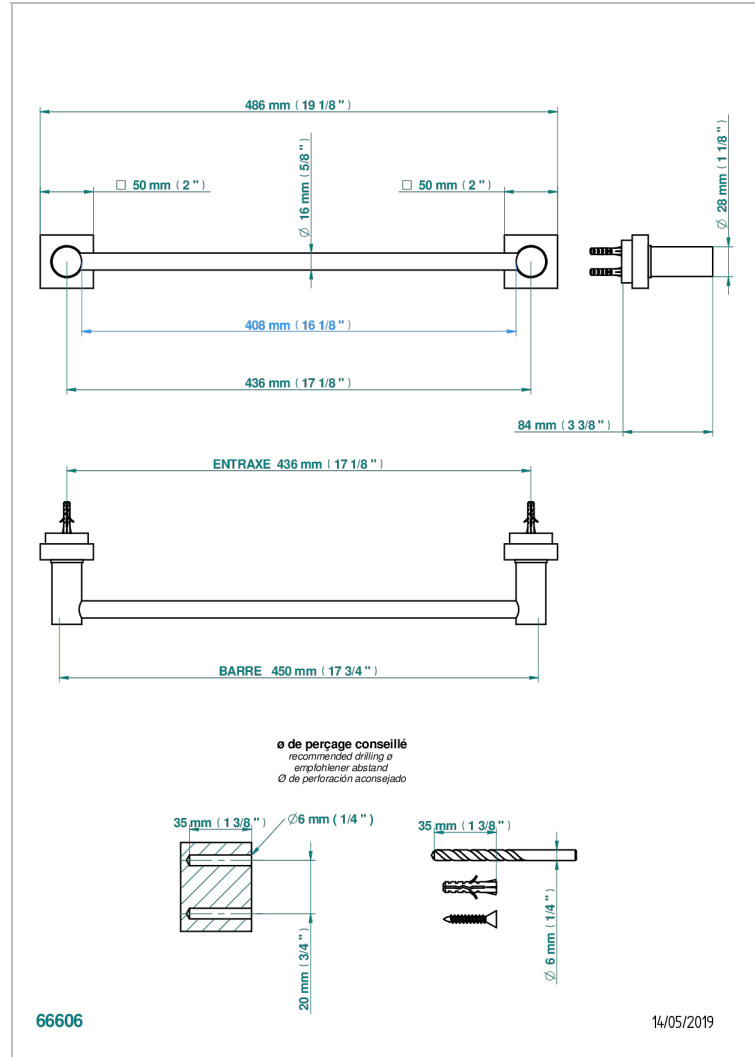

# MONTAIGNE LEONARDO GREY MARBLE WITH LEVER HANDLES

G3U-514/45

Single towel rail, fixed rail, length: 450 mm

## CHARACTERISTIC

- Montaigne Leonardo Grey marble with lever handles
- Single towel rail, fixed rail, length: 450 mm