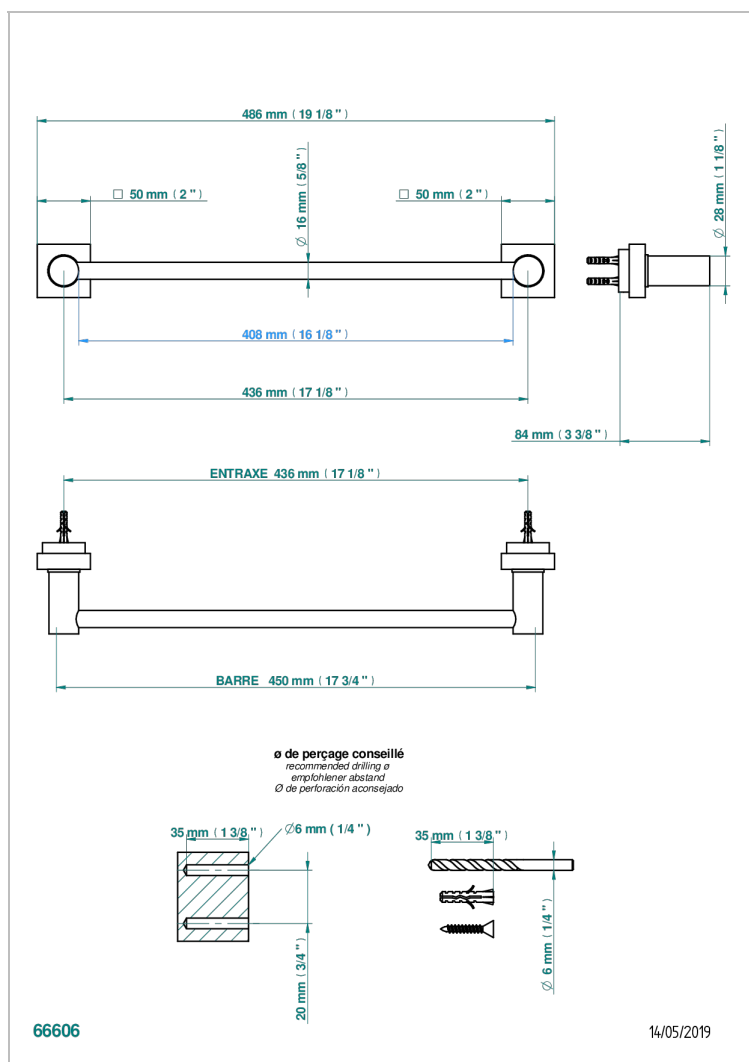

MONTAIGNE LEONARDO GREY MARBLE

G3T-514/45

Single towel rail, fixed rail, length: 450 mm

CARACTERÍSTICAS

- Montaigne Leonardo Grey marble
- Single towel rail, fixed rail, length: 450 mm

ACABADOS DISPONIBLES