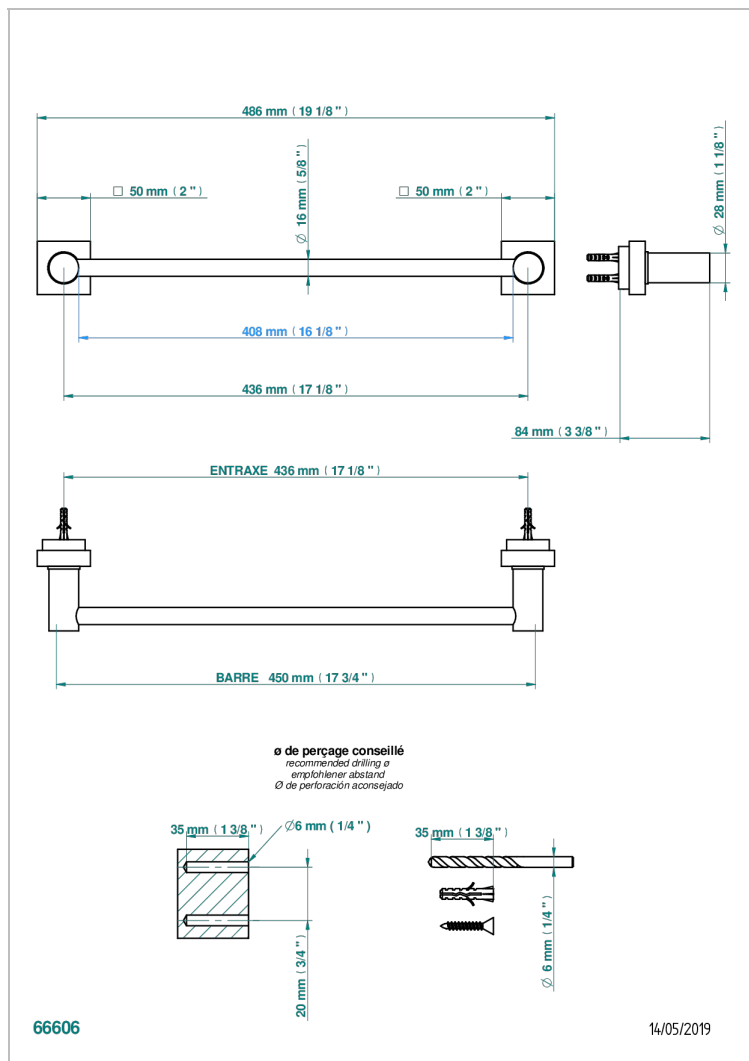

MONTAIGNE LEONARDO GREY MARBLE

G3T-514/45

Single towel rail, fixed rail, length: 450 mm

CHARACTERISTIC

- Montaigne Leonardo Grey marble
- Single towel rail, fixed rail, length: 450 mm

AVAILABLE FINITIONS

Antique nickel - H28
Black ceram - D30
Blush PVD - H62
Brass color PVD - H49
Brown bronze color PVD - F33
Gold color PVD - H52