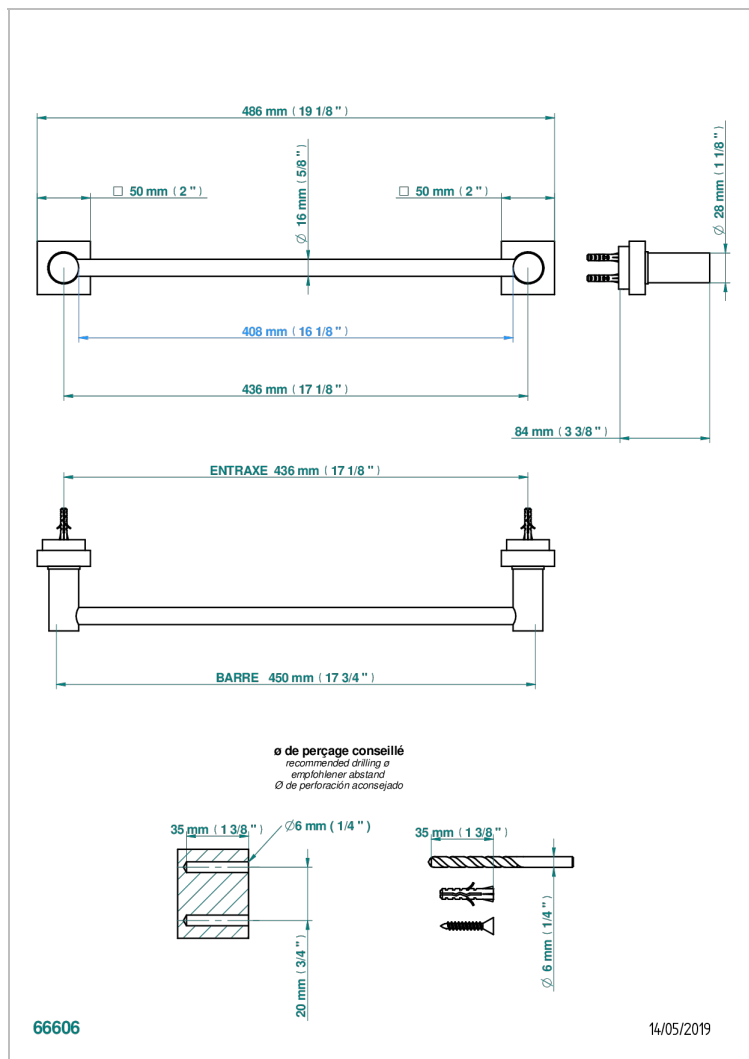

MONTAIGNE LEONARDO GREY MARBLE

G3T-514/45

Single towel rail, fixed rail, length: 450 mm

CARACTERÍSTICAS

- Montaigne Leonardo Grey marble
- Single towel rail, fixed rail, length: 450 mm

ACABADOS DISPONIBLES