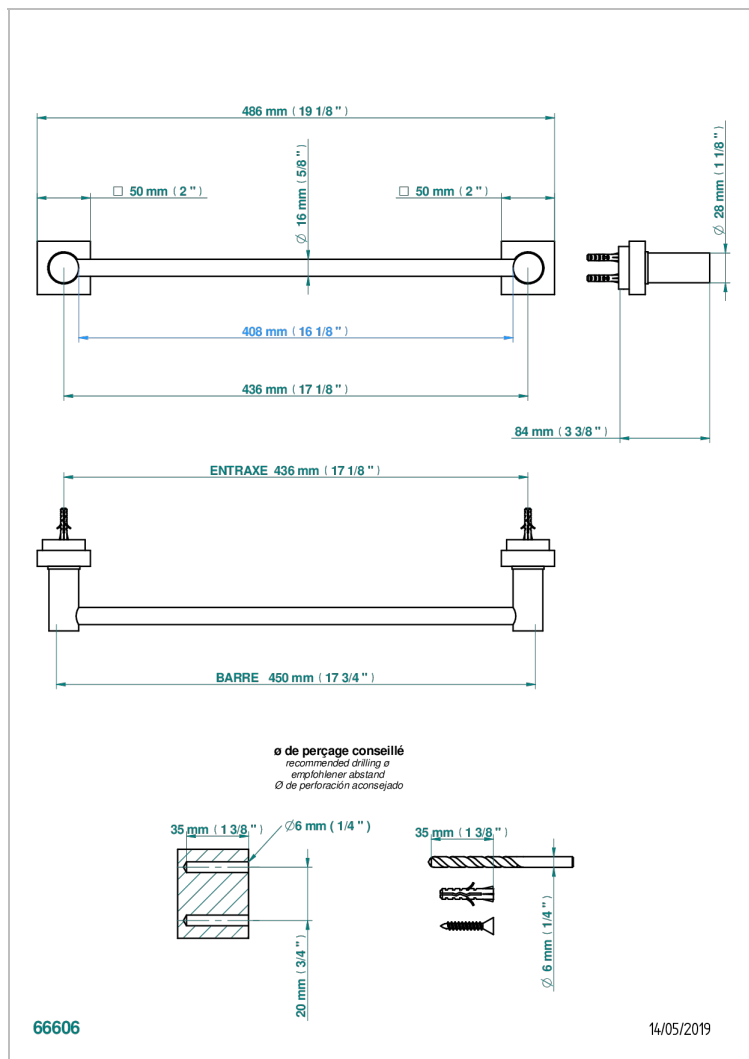

MONTAIGNE LEONARDO GREY MARBLE

G3T-514/45

Single towel rail, fixed rail, length: 450 mm

CHARACTERISTIC

- Montaigne Leonardo Grey marble
- Single towel rail, fixed rail, length: 450 mm

AVAILABLE FINITIONS

Antique nickel - H28
Black ceram - D30
Blush PVD - H62
Brass color PVD - H49
Brown bronze color PVD - F33
Gold color PVD - H52