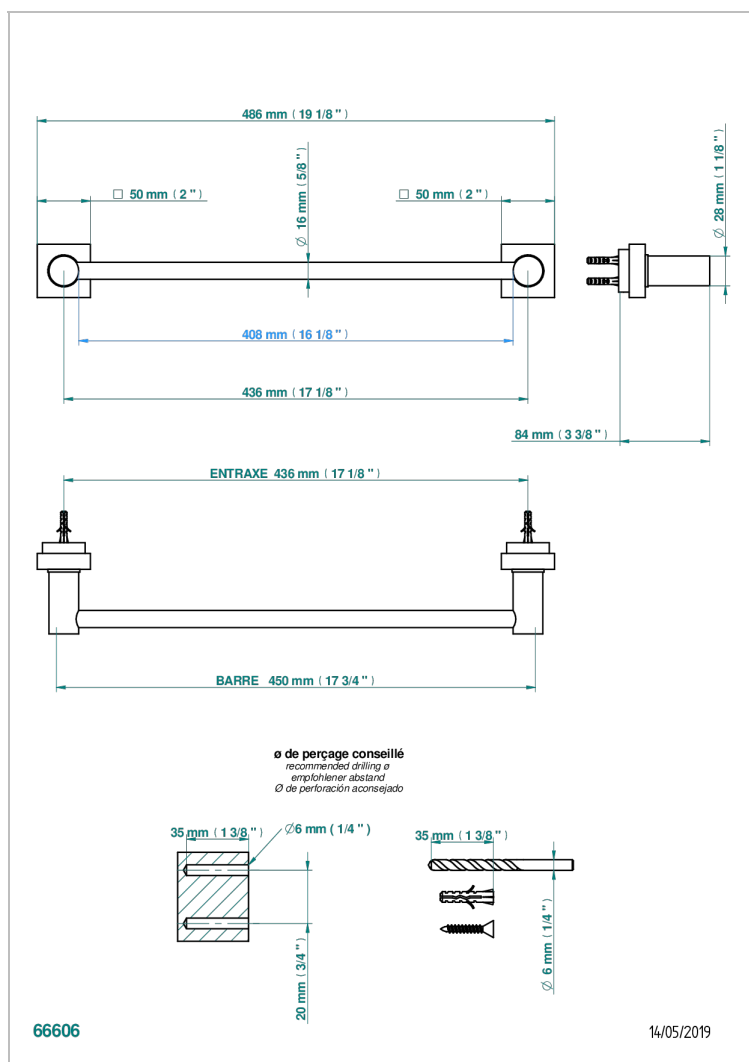

# MONTAIGNE LEONARDO GREY MARBLE

G3T-514/45

Single towel rail, fixed rail, length: 450 mm

## CARACTERÍSTICAS

- Montaigne Leonardo Grey marble
- Single towel rail, fixed rail, length: 450 mm