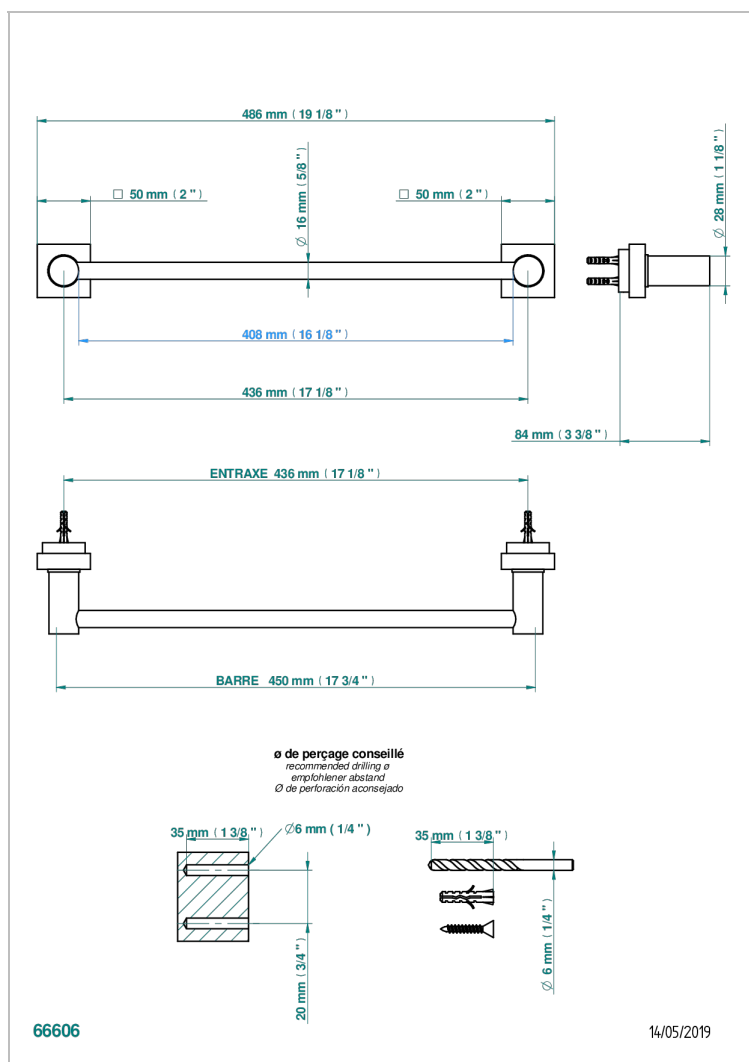

MONTAIGNE LEONARDO GREY MARBLE

G3T-514/45

Single towel rail, fixed rail, length: 450 mm

CHARACTERISTIC

- Montaigne Leonardo Grey marble
- Single towel rail, fixed rail, length: 450 mm

AVAILABLE FINITIONS

Antique nickel - H28
Black ceram - D30
Blush PVD - H62
Brass color PVD - H49
Brown bronze color PVD - F33
Gold color PVD - H52