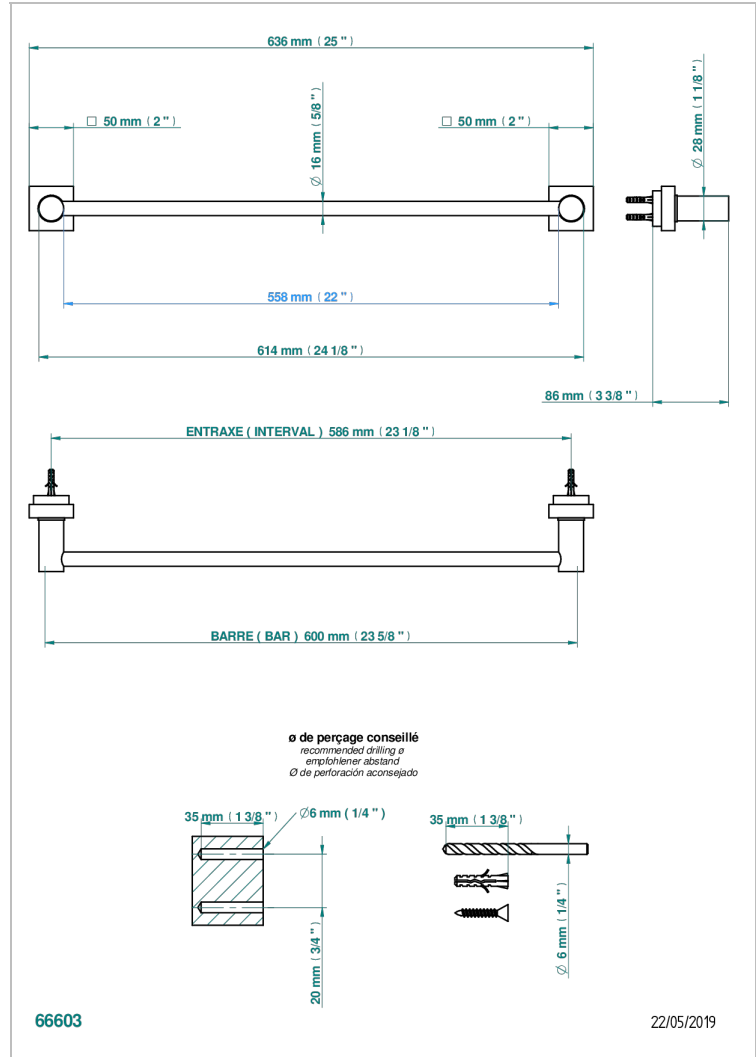

MONTAIGNE VENUS WHITE MARBLE WITH LEVER HANDLES

G3W-514/60

Towel bar, 24" long

CHARACTERISTIC

- Montaigne Vénus white marble with lever handles
- Towel bar, 24" long

AVAILABLE FINITIONS

Black ceram - D30
Blush PVD - H62
Brass color PVD - H49
Brown bronze color PVD - F33
Chrome polished - A02
Chrome polished / gold polished - G02