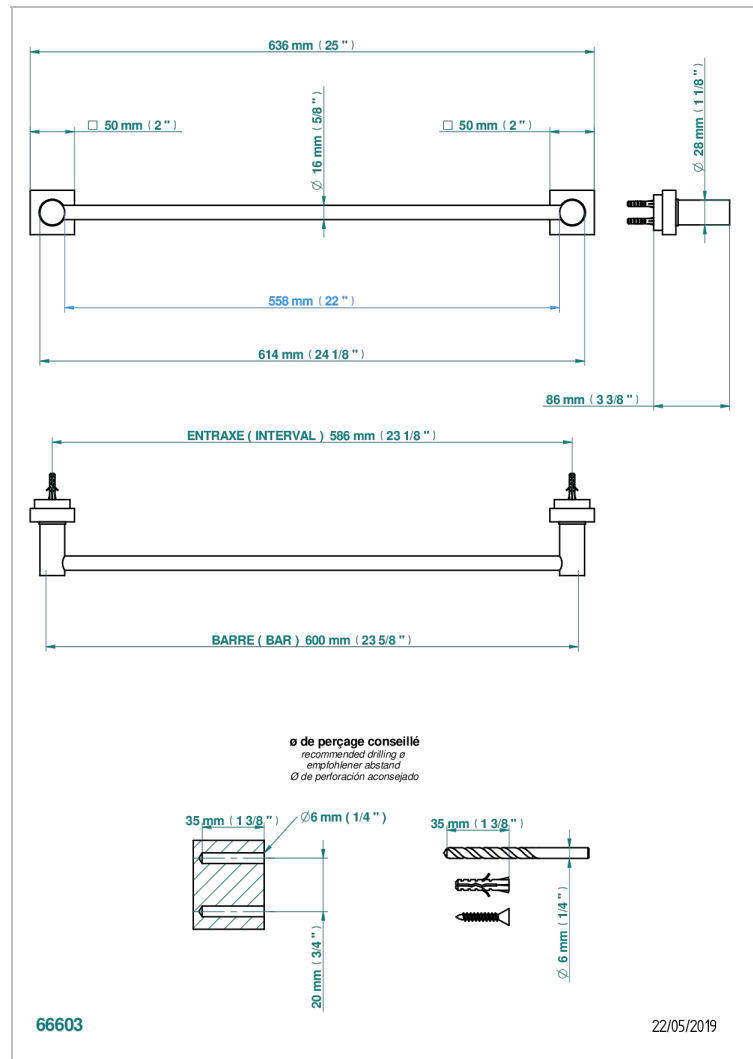

MONTAIGNE VENUS WHITE MARBLE WITH LEVER HANDLES

G3W-514/60

Single towel rail, fixed rail, length: 600 mm

CHARACTERISTIC

- Montaigne Venus white marble with lever handles
- Single towel rail, fixed rail, length: 600 mm