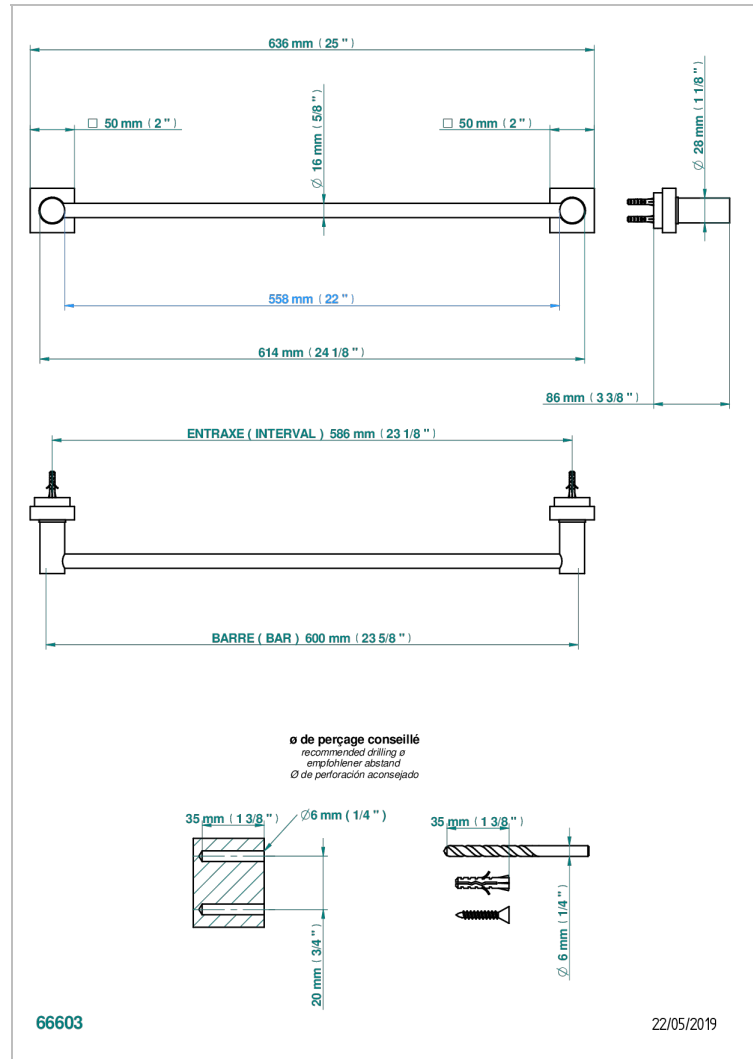

# MONTAIGNE VENUS WHITE MARBLE WITH LEVER HANDLES

G3W-514/60

Single towel rail, fixed rail, length: 600 mm

## CHARACTERISTIC

- Montaigne Venus white marble with lever handles
- Single towel rail, fixed rail, length: 600 mm